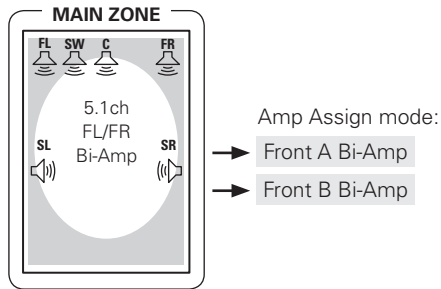

Setting 3 :

- Making bi-amp connections for the FL and FR channels in the MAIN ZONE and conducting 5.1-channel playback (switching with other modes not possible)

□ Amp Assign mode setting and speakers connected to the various speaker terminals

Speaker terminal	FRONT-A		FRONT-B		CENTER	SURROUND		SURROUND BACK / AMP ASSIGN	
	R	L	R	L		R	L	R	L
Front A Bi-Amp								FR	FL
								FL-A/FR-A Bi-Amp connection	
Front B Bi-Amp	FR-A	FL-A	FR-B	FL-B	C	SR	SL	FR	FL
								FL-B/FR-B Bi-Amp connection	

The Front A or Front B channel for Bi-Amp use is output from the speakers connected to the SURR.BACK/AMP ASSIGN terminals.

Multi-zone Settings and Operations with Zone Output

Prepare power amplifiers for ZONE2 and ZONE3.

	Connectors for audio output	Audio signals	Connectors for video output
ZONE2	ZONE2 PRE OUT	Stereo	ZONE2 VIDEO OUT
ZONE3	ZONE3 PRE OUT	Stereo	-