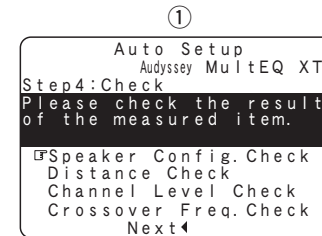

Step 4 : Check

● **Menu screen ●**

When analysis is complete, check the analysis results for the following four items.

- ① Make your selection using △▽ and press **ENTER**.
  - Presence and size of speaker "Speaker Config. Check"
  - Distance of speaker from listening position "Distance Check"
  - Speaker channel level "Channel Level Check"
  - Crossover Frequency "Crossover Freq. Check"
- ② Use △▽ to change which speaker is displayed.
- ③ Press **RETURN**.
  - This returns you to analysis results items, so repeat Step ①.
- ④ Press ▾ to select "Next ◀", then press ◀ to proceed to Step 5.

Distance values that are greater than the actual distance of a speaker may be accurate for speakers with built-in filters (subwoofers, etc). This is because these filters add electrical delay (distance) to the signal that is compensated for by the Auto Setup process.