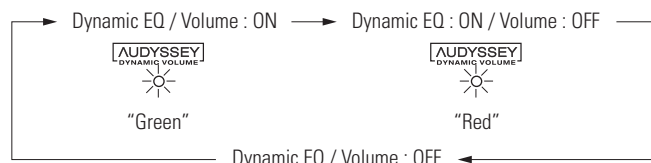

Operating from the main unit or main remote control unit

Press **DYNAMIC VOLUME**.

- “Dynamic Volume” can only be set when auto setup has been performed.
- “Dynamic Volume” cannot be set in the following situations.
  - If “Auto Setup” fails to be completed.
  - After running Auto Setup, when the number of used speakers has increased from the number of measured speakers.
- When “MultEQ XT” is set to “OFF” or “Manual”, “Dynamic Volume” is automatically set to “OFF”.
- Before running Auto Setup and after running Auto Setup, if the number of speakers has increased or you pressed **DYNAMIC VOLUME**, “Run Audyssey” is displayed. In this case, either perform Auto Setup, or return to the setting after running Auto Setup with “Auto Setup” – “Parameter Check” – “Restore”.

NOTE

“Dynamic Volume” and “Night Mode” cannot be used jointly.

24 Setting

Can be set when “Dynamic Volume” is set to “ON”. Set Dynamic Volume effect.

[Selectable items]

Midnight : High setting affects volume the most, causing all sounds to be of equal loudness.

Evening : Middle setting prevents loud and soft sounds from being much louder and softer respectively than average sounds.

Day : Low setting provides the least adjustments to the loudest and softest of sounds.

NOTE

- “Setting” can only be set when auto setup has been performed.
- “Setting” cannot be set in the following situations.
  - If “Auto Setup” fails to be completed.
  - After running Auto Setup, when the number of used speakers has increased from the number of measured speakers.
  - If “Dynamic Volume” setting is “OFF”.

About Dynamic EQ

Audyssey Dynamic EQ™ solves the problem of deteriorating sound quality as volume is decreased by taking into account human perception and room acoustics. Dynamic EQ selects the correct frequency response and surround levels moment-by-moment at any user-selected volume setting. The result is bass response, tonal balance, and surround impression that remain constant despite changes in volume. Dynamic EQ combines information from incoming source levels with actual output sound levels in the room, a prerequisite for delivering a loudness correction solution. Audyssey Dynamic EQ works in tandem with Audyssey MultEQ XT to provide well-balanced sound for every listener at any volume level.

About Dynamic Volume