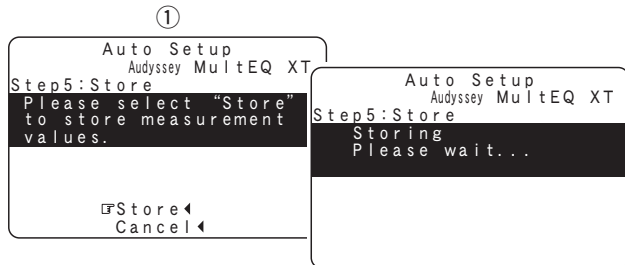

Step 5 : Store

● **Menu screen** ●

The auto setup measurement results are stored in the AVR-2809.

- ① Select "Store ◀", then press ◀.
 - "Storing Please wait..." is displayed on the on-screen display while the results are being stored.
 - When storing is complete, "Storing complete. Auto Setup is now finished." is displayed on the on-screen display.
- ② Select "Exit", then press **ENTER**.
- ③ Disconnect the setup microphone from the AVR-2809.