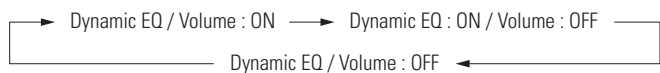

22 Dynamic EQ

Audyssey Dynamic EQ solves the problem of deteriorating sound quality as volume is decreased by taking into account human perception and room acoustics. Audyssey Dynamic EQ works in tandem with Audyssey MultEQ XT to provide well-balanced sound for every listener at any volume level.

[Selectable items]

ON : Use Dynamic EQ function.

OFF : Do not use Dynamic EQ function.

Operating from the main unit or main remote control unit

Press **DYNAMIC VOLUME**.

- “Dynamic EQ” can only be set when auto setup has been performed.
- After performing “Auto Setup”, the “Dynamic EQ” setting automatically becomes “ON”.
- “Dynamic EQ” cannot be set in the following situations.
  - If “Auto Setup” fails to be completed.
  - After running Auto Setup, when the number of used speakers has increased from the number of measured speakers.
- When “MultEQ XT” is set to “OFF” or “Manual”, “Dynamic EQ” is automatically set to “OFF”.
- Before running Auto Setup and after running Auto Setup, if the number of speakers has increased or you pressed **DYNAMIC VOLUME**, “Run Audyssey” is displayed. In this case, either perform Auto Setup, or return to the setting after running Auto Setup with “Auto Setup” – “Parameter Check” – “Restore”.

NOTE

When you set “Dynamic EQ” to “ON”, “Tone Control” and “Night Mode” are switched “OFF”.

Operating conditions for each function

- **Dynamic EQ:** When “MultEQ XT” is set to “ON”
- **Dynamic Volume:** When “Dynamic EQ” is set to “ON”
- **Setting** : When “Dynamic Volume” is set to “ON”

21 MultEQ XT

22 Dynamic EQ

23 Dynamic Volume

24 Setting

23 Dynamic Volume

Audyssey Dynamic Volume solves the problem of large variations in volume level between television programs, commercials, and between the soft and loud passages of movies.

Audyssey Dynamic EQ is integrated into Dynamic Volume so that as the playback volume is adjusted automatically, the perceived bass response, tonal balance, surround impression, and dialog clarity remain the same.

[Selectable items]

ON : Use Dynamic Volume.

The Dynamic Volume effect will be at the level of the “Setting”.

OFF : Do not use Dynamic Volume.