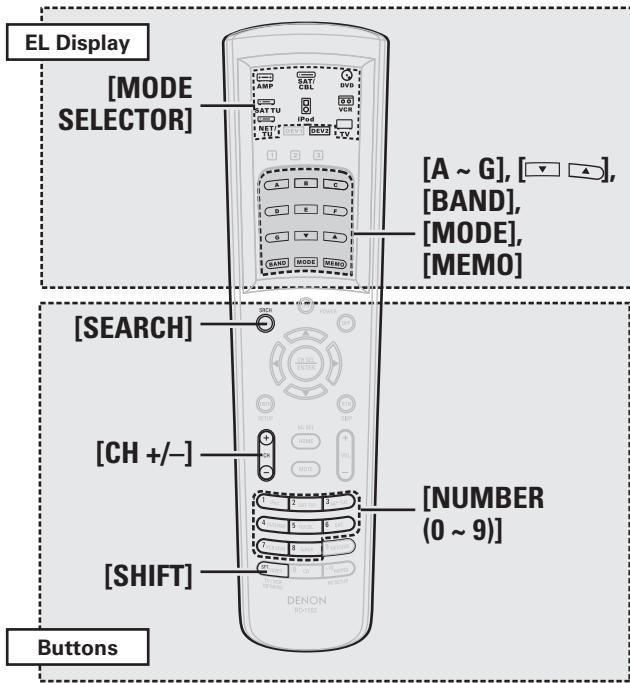

Getting Started

Connections

Setup

Playback

Remote Control

Multi-zone

Information

Troubleshooting

Specifications

EL Display				
MODE SELECTOR	TV		Satellite Receiver / Cable TV	
Device Mode	DEV1	DEV2	DEV1	DEV2
Device operated	TV (HITACHI)	TV (SONY)	SAT	SAT
	Punch through	Punch through	Punch through	Punch through
SOURCE ON	Power on	Power on	Power on	Power on
SOURCE OFF	Power off	Power off	Power off	Power off
Buttons				
MENU	Menu/guide	Menu/guide	Menu/guide	Menu/guide
	Cursor	Cursor	Cursor	Cursor
ENTER	Enter setting	Enter setting	Enter setting	Enter setting
SETUP	Set up	Set up	Set up	Set up
DISPLAY	Display	Display	Display	Display
CH +/-	Switch channels	Switch channels	Switch channels	Switch channels
0 ~ 9, +10	Channel selection	Channel selection	Channel selection	Channel selection
TV/VCR	Switch inputs	Switch inputs	-	-
Special Remarks	①, ③	①, ③	①, ③	①, ③

[Special Remarks]

- ① Only one component can be preset for each mode. If a new code is preset, the previous code is automatically cleared.
- ③ The CD, VCR or DVD buttons (one only set) can be assigned to the TV, satellite receiver and cable TV mode (see page 60 "Punch Through Function").

EL Display	
MODE SELECTOR	NET/TU
Device Mode	DEV2
Device operated	Analog tuner
A ~ G	Preset memory block selection
	Tuning +/-
BAND	AM/FM switching
MODE	Switch search modes
MEMO	Preset memory registration
Buttons	
SEARCH	Direct Frequency Tuning
CH +/-	Preset channel selection
0 ~ 9	Preset channel selection (1 ~ 8) / Direct Frequency Search (0 ~ 9)
SHIFT	Switch memory block