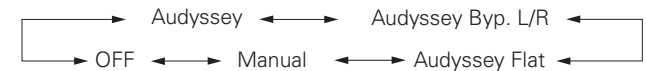

[Selectable items]

ON : The input from the subwoofer channel is attenuated.

OFF : The input from the subwoofer channel is not attenuated. Usually use in this mode.

Set this to "ON" if the subwoofer channel level seems too high when playing audio signal.

17 Subwoofer

Turn subwoofer output on and off.

[Selectable items]

ON : The subwoofer is used.

OFF : The subwoofer is not used.

Tone

Adjust the tonal quality of the sound.

18 Tone Control

Turn tone adjustments off.

[Selectable items]

ON : Allow tone adjustment (treble, bass).

OFF : Playback without tone adjustment.

The tone cannot be adjusted when in the DIRECT mode.

NOTE

When the "Dynamic EQ" setting is "ON", setting is not possible.

19 Bass

Adjust low frequency range (bass).

[Variable range] **-6dB ~ +6dB**

20 Treble

Adjust high frequency range (treble).

[Variable range] **-6dB ~ +6dB**

"Bass" and "Treble" can be set when "Tone Control" is set to "ON".

Audyssey Settings

Select MultEQ XT, Dynamic EQ and Dynamic Volume.

21 MultEQ XT

Select the type of room correction desired from the following list:

[Selectable items]

Audyssey : Optimize frequency response of all speakers.

Audyssey Byp. L/R : Optimize frequency response of speakers except front L and R speakers.

Audyssey Flat : Optimize frequency response of all speakers to flat response.

Manual : Apply frequency response set with "Manual EQ" (page 30).

OFF : Turn equalizer off.

Operating from the main unit or main remote control unit

Press **MULTEQ XT**.

- When "Audyssey", "Audyssey Byp. L/R" or "Audyssey Flat" is selected, "AUDYSSEY MULTEQ XT" lights.
- After running Auto Setup, if the Speaker Configuration, Distance, Channel Level, and Crossover Frequency have changed without increasing the number of speakers measured, only "AUDYSSEY MULTEQ XT" lights.

- "Audyssey", "Audyssey Byp. L/R" and "Audyssey Flat" can be selected after the auto setup procedure has been performed.
- After performing "Auto Setup", the "MultEQ XT" setting automatically becomes "Audyssey".
- If the settings of speakers for which "None" has been determined at "Auto Setup" are changed, "Audyssey", "Audyssey Byp. L/R" and "Audyssey Flat" cannot be selected. Either perform Auto Setup again, or return to the setting after running Auto Setup with "Auto Setup" - "Parameter Check" - "Restore".
- MultEQ XT and Manual EQ set to "Not Used" with "Manual Setup" - "Audio Setup" - "EQ Preset" - "EQ Customize" (page 30) on the menu, cannot be selected.
- When using headphones, "MultEQ XT" is set to "OFF".