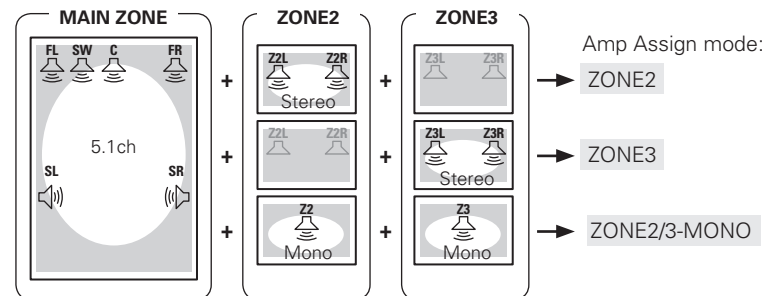

### Setting 2 :

- **Multi-zone playback**

- 5.1-channel playback + ZONE2 or ZONE3 stereo playback
- 5.1-channel playback + ZONE2 + ZONE3 monaural playback

"STEREO" or "MONO" depends on the setting at menu "Manual Setup" – "Zone Setup" – "(select the zone)" – "Channel" (page 31).