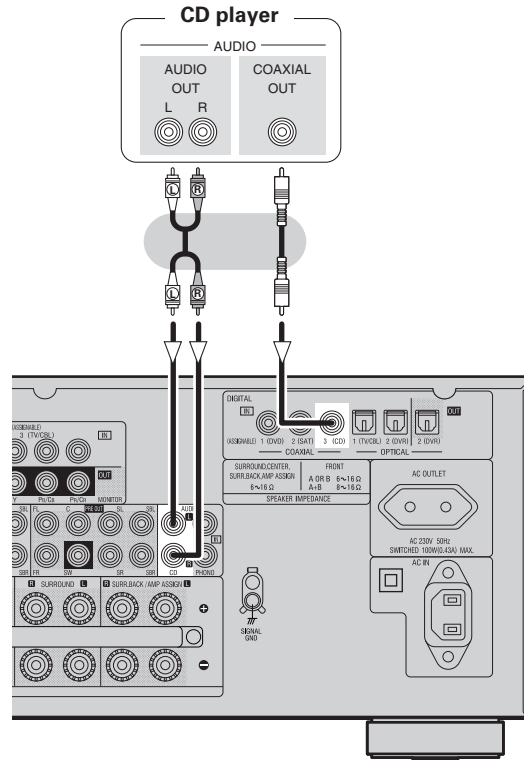

Record Player

- When connecting a record player with an MC cartridge, use a commercially available MC head amplifier or a step-up transformer.
- Induction humming (a booming sound) may be produced from the speakers if the volume is raised with no record player connected.
- With some record players, noise may be generated when the ground wire is connected. If so, disconnect the ground wire.

NOTE

The AVR-2809's SIGNAL GND terminal is meant to reduce noise when a record player is connected. This is not a safety ground terminal.

CD Player

When using an optical cable for the digital audio connection, make the settings at menu "Input Setup" – "Assign" – "Digital In" (page 37).

iPod®

Use a DENON control dock for iPod (ASD-1R, ASD-3N or ASD-3W sold separately) to connect the iPod to the AVR-2809. For instructions on the control dock for iPod settings, refer to the control dock for iPod's operating instructions.

- With the default settings, the iPod can be used connected to the VCR (iPod) connector.
- To assign the iPod to a connector other than VCR (iPod), make the settings at menu "Input Setup" – "(input source to which iPod Dock assigned)" – "Assign" – "iPod Dock" (page 37).