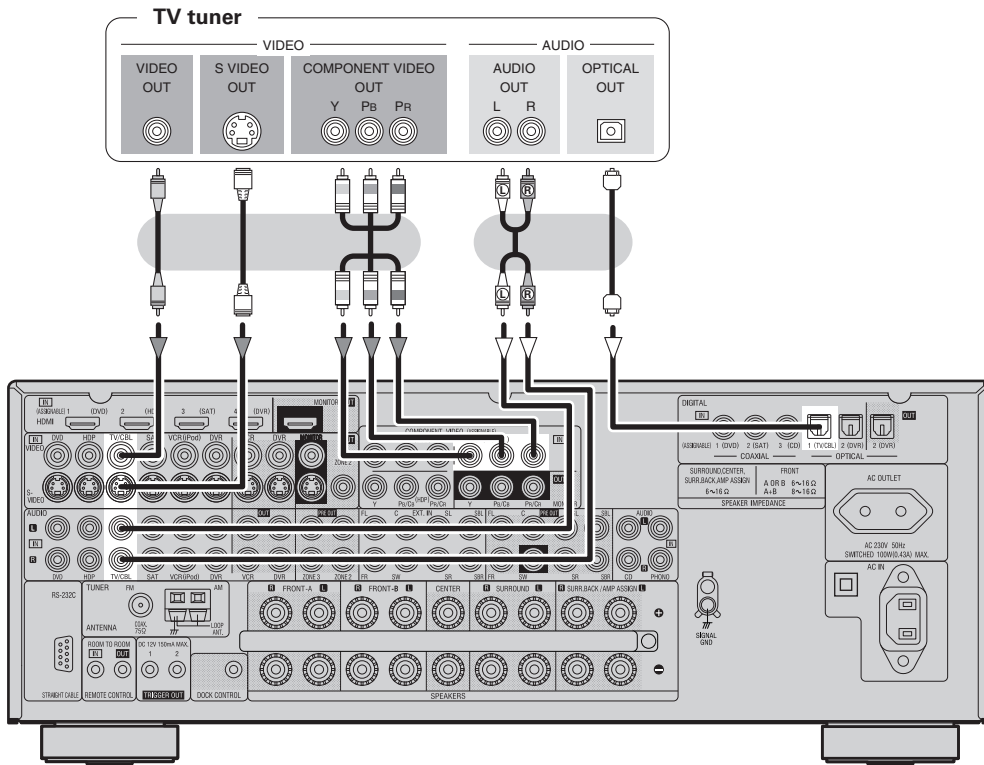

TV/CABLE Tuner

Select the terminal to use and connect the device.

When using a coaxial cable for the digital audio connection, make the settings at menu "Input Setup" – "Assign" – "Digital In" (page 37).