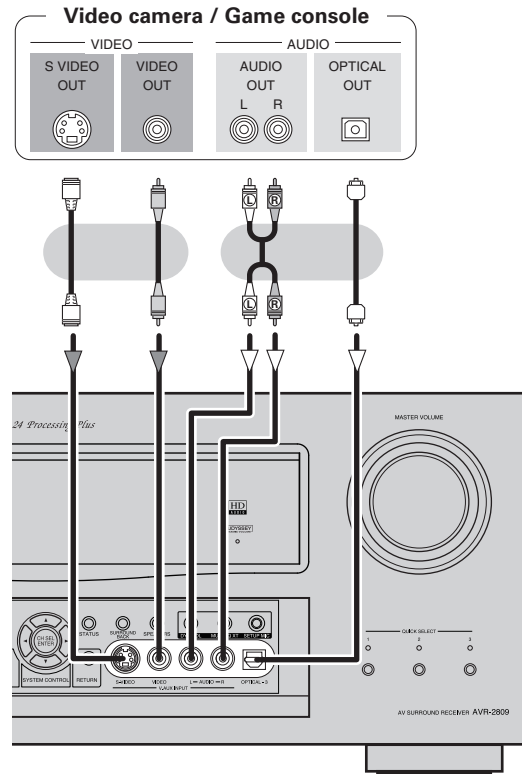

Video Camera / Game Console