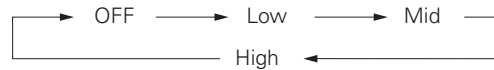

Operating from the main remote control unit

Press **[NIGHT]**.

The "**NIGHT**" indicator lights when "Low", "Mid" or "High" is selected.

NOTE

- When the "Dynamic EQ" setting is "ON", setting is not possible.
- When the "Dynamic Volume" setting is "ON", setting is not possible.
- When a HD-Audio (DOLBY DIGITAL Plus, DOLBY TrueHD, DTS-HD) signal is input, the "Night Mode" can not be selected.

Audio Delay

Compensate for mismatched timing between video and audio.

Delay audio.

This sets the delay time for audio signals.

[Variable range] **0 ms** ~ **200 ms**

If you wish to adjust the "Audio Delay" while playing HDMI or component video signals, press Δ to set "OSD" to "OFF". This way the audio delay can be adjusted while watching the picture. (Press Δ again to switch to the on-screen display.)

Operating from the main unit or main remote control unit

Press **AUDIO DELAY**, then press $\triangleleft \triangleright$ to adjust audio delay.

NOTE

When operating by remote control, the on-screen display is not shown.

- This cannot be adjusted when playing in the EXT. IN, DIRECT or STEREO mode (with "Front Speaker" set to "Large", "Tone Control" to "OFF" and "MultEQ XT", "RESTORER" and "Night Mode" to "OFF".)
- When the Auto Lipsync Correction function is operating, you can set within the range 0 ~ 100 ms.
- Store "Audio Delay" for each input source.