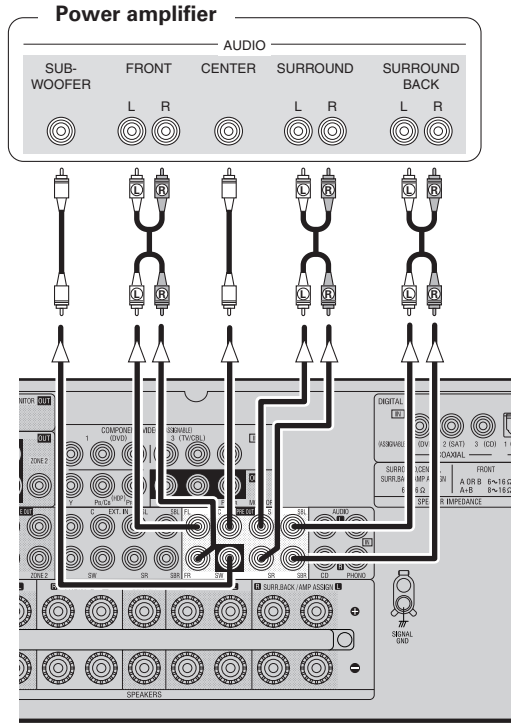

External Power Amplifier

When using just one surround back speaker, connect it to the left channel (SBL).