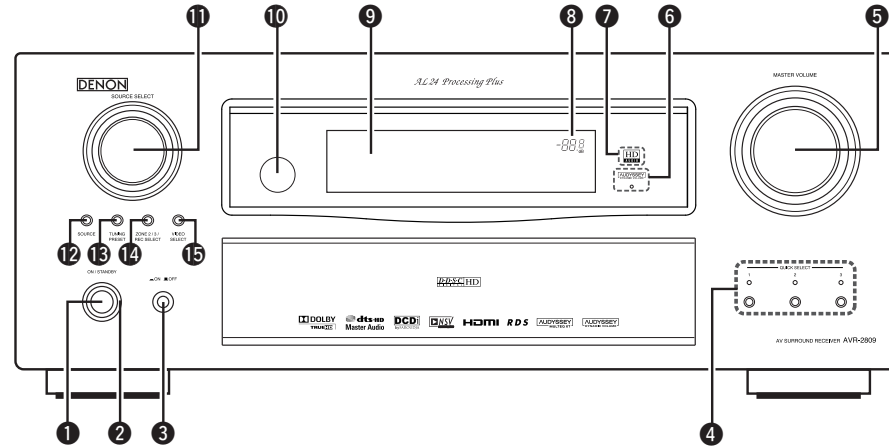

Operating Range of the Remote Control Unit

Point the remote control unit at the remote sensor when operating it.

NOTE

The set may function improperly or the remote control unit may not operate if the remote sensor is exposed to direct sunlight, strong artificial light from an inverter type fluorescent lamp or infrared light.

Part Names and Functions

For buttons not explained here, see the page indicated in parentheses ( ).

Front Panel

[With the door open]

1 Power operation button (ON/STANDBY)	(48)	12 SOURCE button	(48)
2 Power indicator	(48)	13 TUNING PRESET button	(49)
3 Power switch (ON/OFF)	(48)	14 ZONE2/3 / REC SELECT button	(64)
4 QUICK SELECT buttons / indicators	(48)	15 VIDEO SELECT button	(35)
5 MASTER VOLUME control knob	(48)	16 Headphones jack (PHONES)	(48)
6 AUDYSSEY DYNAMIC VOLUME indicator	(44)	17 ZONE2 ON/OFF button	(64)
7 HD AUDIO indicator	(39)	18 ZONE3 ON/OFF button	(64)
8 Master volume indicator		19 INPUT MODE button	(16, 36)
9 Display		20 MENU button	(19)
10 Remote control sensor	(3)	21 Cursor buttons (Δ ▽ ◀ ▶)	(19)
11 SOURCE SELECT knob	(48)	22 CH SEL / ENTER button	(19, 55)