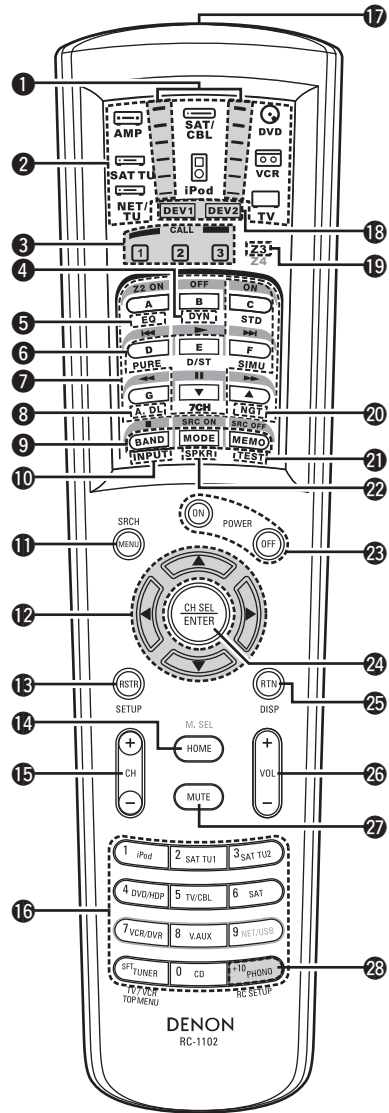

Remote Control Unit

□ Main remote control unit (RC-1102)

- 1 Signal transmission indicator ..... (56)
- 2 Mode select buttons ..... (56)
- 3 Quick select / System call buttons ..... (55, 60)
- 4 DYNAMIC VOLUME button (DYN) ..... (44)
- 5 MultEQ XT button (EQ) ..... (43)
- 6 Surround mode buttons ..... (38 ~ 40)
  - Standard button (STD) ..... (38)
  - Pure Direct button (PURE) ..... (40)
  - Direct/Stereo button (D/ST) ..... (39)
  - DSP simulation button (SIMU) ..... (39)
  - 7CH button ..... (39)
- 7 System buttons ..... (57, 58)
- 8 Audio delay button (A. DL) ..... (45)
- 9 Tuner system buttons ..... (49)
- 10 Input mode button (INPUT) ..... (36)
- 11 Menu / Search button (MENU / SRCH) ..... (19)
- 12 Cursor buttons (Δ ∇ ◀ ▶) ..... (19)
- 13 RESTORER button (RSTR) ..... (45)
- 14 HOME button ..... (56)
- 15 Channel buttons (CH) ..... (49)
- 16 Input source select / Number buttons ..... (48, 49)
- 17 Remote control signal transmitter ..... (4)
- 18 Device select indicators (DEV1 / DEV2) ... (56)
- 19 ZONE3 select indicators (Z3) ..... (56)
- 20 Night button (NGT) ..... (45)
- 21 Test tone button (TEST) ..... (27)
- 22 Front speaker select button (SPKR) ..... (50)
- 23 POWER buttons ..... (50)
- 24 Channel select (CH SEL) / ENTER button ..... (19, 55)
- 25 Return button (RTN) ..... (19)
- 26 Master volume control buttons (VOL) ..... (48)
- 27 Muting button (MUTE) ..... (48, 64)
- 28 Main remote control unit setup button (RC SETUP) ..... (56)

The time for which the backlight stays on can be changed (page 61 "Setting the Time the Backlight Stays Lit").

NOTE

- The **M. SEL**, **NET/USB**, **SAT TU1** and **SAT TU2** buttons cannot be used.
- The **ZONE2** mode **QUICK SELECT (1 ~ 3)**, **A.DL**, **NGT**, **INPUT**, **SPKR**, **TEST** and surround mode buttons cannot be used.
- The **ZONE4** mode cannot be used.