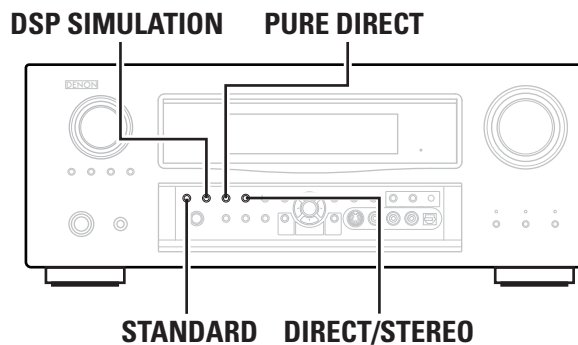

9 iPod

Make settings for "iPod" playback.

1. [Input source] **CD** **DVD** **HDP** **TV/CBL** **SAT** **VCR** **DVR**
   V.AUX

Repeat Mode

Make settings for repeat mode.

[Selectable items]

- **All** : Repeat all songs.
- **One** : Repeat the current song.
- **OFF** : Cancel repeat mode.

Shuffle Mode

Make settings for shuffle mode.

☐ When DENON control dock for iPod ASD-1R is connected

[Selectable items]

- **Songs** : Shuffle all songs.
- **Albums** : Shuffle songs from current album only.
- **OFF** : Cancel shuffle mode.

☐ When DENON control dock for iPod ASD-3N/3W is connected

[Selectable items]

- **ON** : Shuffle mode on.
- **OFF** : Cancel shuffle mode.

This can be selected for input sources for which "Assign" is assigned at the "iPod Dock" setting.

Surround Modes

Symbols used to indicate buttons in this manual

- Button located on both the main unit and the remote control unit → **BUTTON**
- Button only on the main unit → **<BUTTON>**
- Button only on the remote control unit → **[BUTTON]**

1 Standard Playback

This is the mode for enjoying surround sound according to the program source.

Surround Playback of 2-channel Sources

Selecting the surround mode

Select by pressing **STANDARD**.
The mode switches each time the button is pressed.

[Selectable items]

DOLBY PLIIx *
or
DOLBY PLII : The signals are decoded in DOLBY PLIIx or DOLBY PLII for playback.

DTS NEO:6 : The signals are decoded in DTS NEO:6 for playback.

* : DOLBY PLIIx can be selected when surround back speakers are being used.
DOLBY PLII can be selected when surround back speakers are not being used.

Select the mode to suit the source

Select the "Cinema", "Music", "Game" and "Pro Logic" modes at menu "Parameter" - "Surround Parameter" - "Mode" (page 41).

☐ **DOLBY PLIIx or DOLBY PLII**

Cinema : This mode is suited for movie sources.

Music : This mode is suited for music sources.

Game : This mode is suited for games.

Pro Logic : This is the Pro Logic playback mode. This can be selected when playing with a DOLBY PLII decoder. When this mode is selected, "DOLBY PL" is displayed.

☐ **DTS NEO:6**

Cinema : This mode is suited for movie sources.

Music : This mode is suited for music sources.