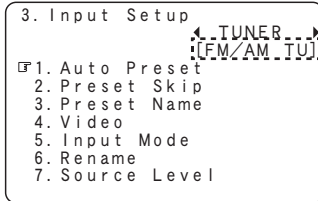

● Menu screen ●

Displayed when source name is changed with "Rename".

☐ PHONO

This menu is for "PHONO".