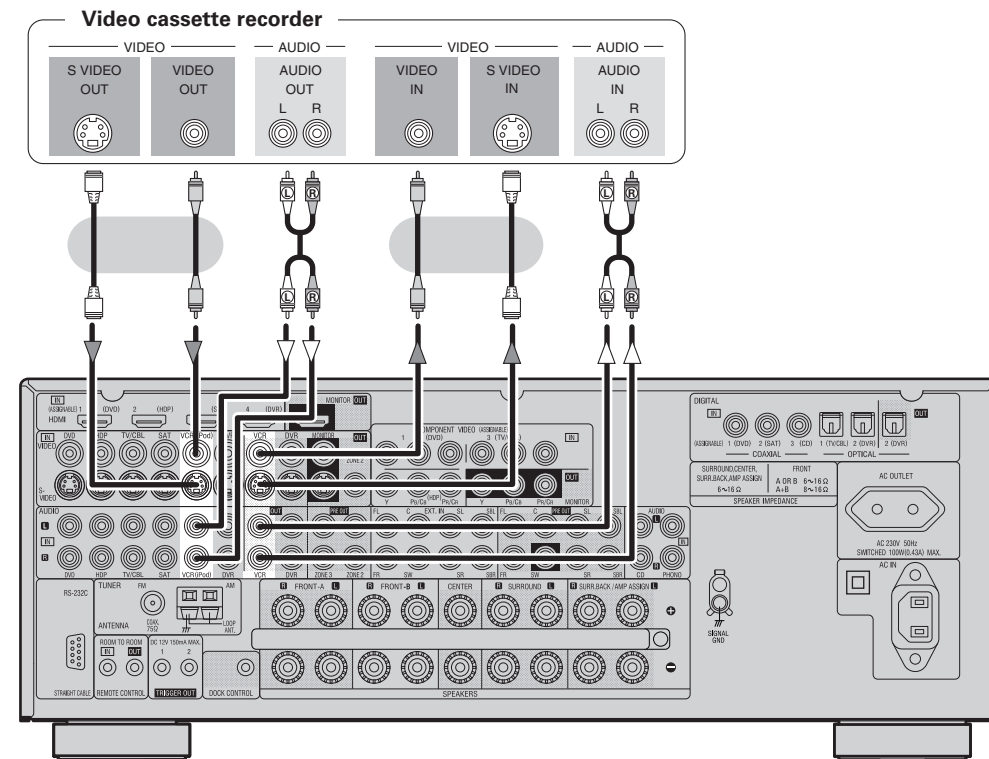

Video Cassette Recorder

Select the terminal to use and connect the device.

- When recording via the AVR-2809, the playback device's cable must be of the same type as the cable used to connect the AVR-2809's VCR OUT connector.
  Example: TV IN → S-Video cable : VCR OUT → S-Video cable
  TV IN → Video cable : VCR OUT → Video cable
- When using a component video cable for the video connection, make the settings at menu "Input Setup" – "Assign" – "Component In" (page 37).