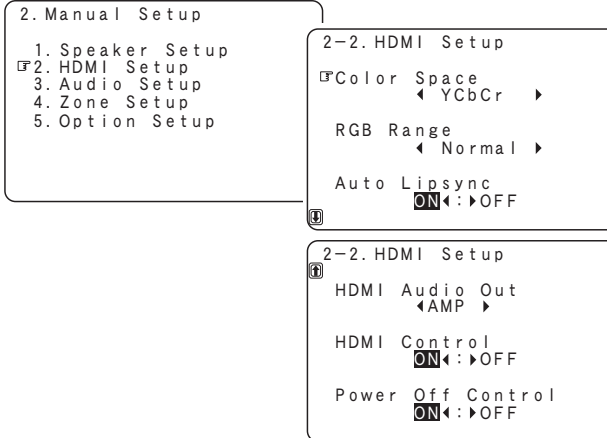

[Selectable items]

- DIRECT/STEREO: **A** **B** **A+B**
- MULTI CH: **A** **B** **A+B**

NOTE

When set to “Custom”, **SPEAKERS** does not operate.

HDMI Setup

Make settings for HDMI video/audio output.

● **Menu screen** ●