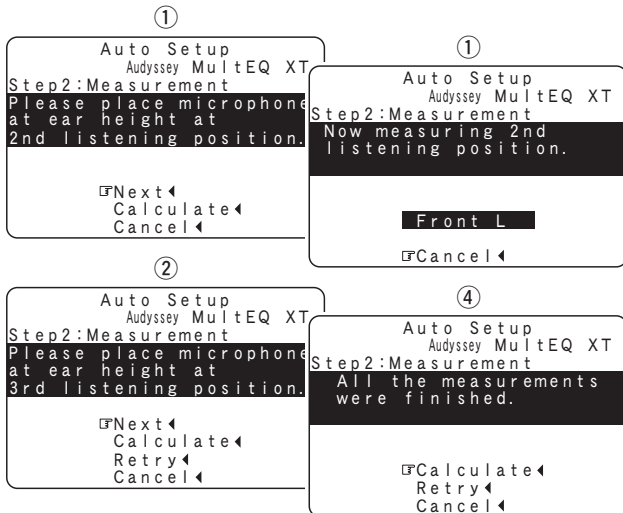

Step 2 : Measurement

● **Menu screen ●**

- ① Select "Next ◀", then press ◀.
  - The measurement of the 2nd position starts.
  - Select "Calculate ◀" with ▾, and press ◀ to proceed to Step 3.
- ② Move the microphone to the 3rd position and press ◀.
  - The measurement of the 3rd position starts.
  - Select "Calculate ◀" with ▾, and press ◀ to proceed to Step 3.
- ③ Perform repeatedly through the 6th position or more. A maximum of 8 positions can be measured.
- ④ "All the measurements were finished." is displayed on the on-screen display, when you have completed measurements in 8th positions.
  - Select "Calculate ◀", and press ◀ to proceed to Step 3.

❑ **To cancel Auto Setup**

Press △▽ to select "Cancel ◀", then press ◀.

After completing a measurement position, move the microphone to the next position.

Measure at least 6 positions: the main listening position and 5 other surrounding positions. Although it is allowable to measure less than 6 positions, it is recommended to measure 6 or more positions (with a maximum of 8 positions) for best results.