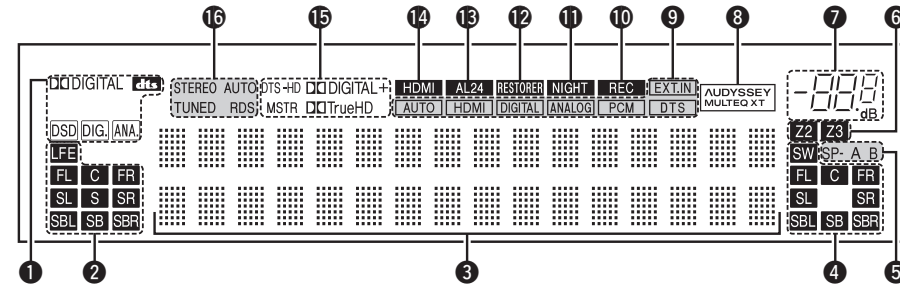

23 RETURN button .....(19)
24 V.AUX INPUT connectors .....(16)
25 SETUP MIC jack .....(22)
26 MULTEQ XT button .....(43)
27 DYNAMIC VOLUME button .....(44)

※ About Dynamic Volume

Audyssey Dynamic Volume™ solves the problem of large variations in volume level between television programs, commercials, and between the soft and loud passages of movies.

Audyssey Dynamic EQ™ is integrated into Dynamic Volume so that as the playback volume is adjusted automatically, the perceived bass response, tonal balance, surround impression, and dialog clarity remain the same.

※ About Dynamic EQ

Audyssey Dynamic EQ solves the problem of deteriorating sound quality as volume is decreased by taking into account human perception and room acoustics. Audyssey Dynamic EQ works in tandem with Audyssey MultEQ® XT to provide well-balanced sound for every listener at any volume level.

28 SPEAKERS button .....(48)
29 SURROUND BACK button .....(43)
30 STATUS button .....(46)
31 AUDIO DELAY button .....(45)
32 RESTORER button .....(45)
33 DIRECT/STEREO button .....(39)
34 PURE DIRECT button .....(40)
35 DSP SIMULATION button .....(39)
36 STANDARD button .....(40)

Display

1 Input signal indicators

2 Input signal channel indicators

These light when digital signals are input.

3 Information display

The input source name, surround mode, setting values and other information are displayed here.

4 Output signal channel indicators

5 Front speaker indicator

These light according to the settings of the front A and B speakers.

6 Multi-zone indicators

These light when the power for the respective zone is turned on.

7 Master volume indicator

8 AUDYSSEY MULTEQ XT indicator

This lights when MultEQ XT is selected.

9 Input mode indicators

10 Recording output source indicator

This lights when the REC OUT mode is selected.

11 NIGHT indicator

This lights when the night mode is selected.

12 RESTORER indicator

This lights when the RESTORER mode is selected.

13 AL24 indicator

This lights when AL24 Processing Plus is activated (see page 67).

14 HDMI indicator

This lights when playing using HDMI connections.

15 Decoder indicators

These light when the respective decoders are operating.

16 Tuner reception mode indicators

This lights according to the reception conditions when the input source is set to "TUNER".

• AUTO

This lights when in the auto tuning mode.

• STEREO

In the FM mode, this lights when receiving analog stereo broadcasts.

• TUNED

This lights when the broadcast is properly tuned in.

• RDS

This lights when receiving RDS broadcasts.