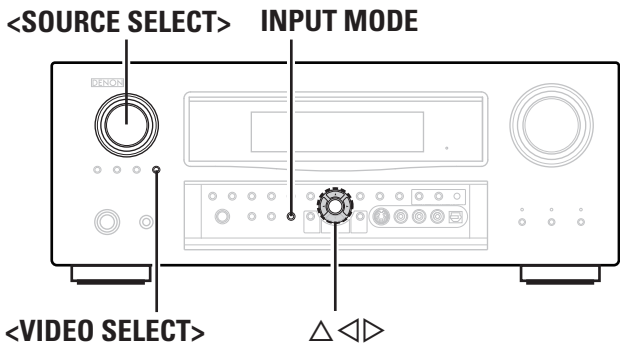

Input Setup

Symbols used to indicate buttons in this manual

- Button located on both the main unit and the remote control unit → **BUTTON**
- Button only on the main unit → **<BUTTON>**
- Button only on the remote control unit → **[BUTTON]**

Use this procedure to select the input source and make the settings related to playing input sources.

☐ TUNER (AM/FM)

This menu is for "TUNER".