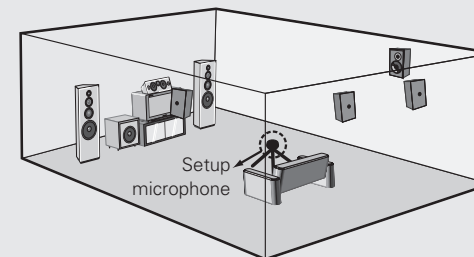

※ Do not hold the microphone in your hand during measurements. Be sure that the path from microphone to the speakers is not blocked by objects. Avoid placing the microphone close to a seat back or wall as sound reflections may give inaccurate results.

When using a subwoofer, make the following settings before starting the auto setup procedure:

- Defeat the volume and crossover controls if possible
- If this is not possible then set
  - Volume: "12 o'clock" position
  - Crossover frequency: "Maximum/Highest Frequency"
  - Low pass filter: "Off"
  - Standby mode: "Off"

NOTE

- Do not disconnect the setup microphone until the auto setup procedure is completed.
- When using headphones, unplug the headphones before starting the auto setup procedure.