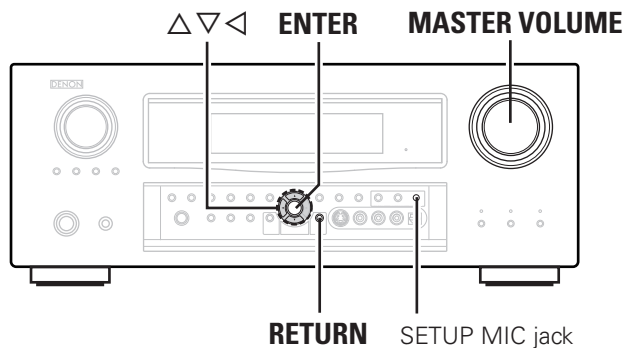

Getting Started
Connections
Setup
Playback
Remote Control
Multi-zone
Information
Troubleshooting
Specifications

Auto Setup

Symbols used to indicate buttons in this manual

- Button located on both the main unit and the remote control unit → **BUTTON**
- Button only on the main unit → **<BUTTON>**
- Button only on the remote control unit → **[BUTTON]**