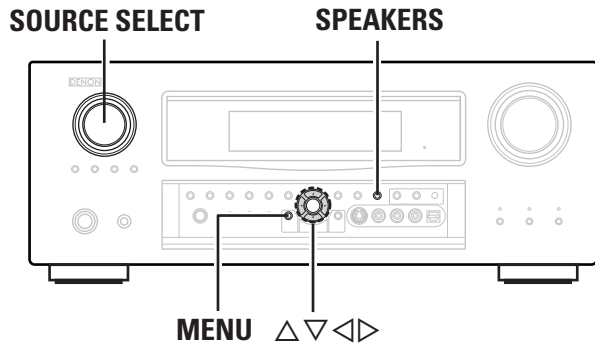

Select "Retry" to measure again.

NOTE Be sure to turn the power off before checking the speaker connections.

Manual Setup

Symbols used to indicate buttons in this manual

- Button located on both the main unit and the remote control unit → **BUTTON**
- Button only on the main unit → **<BUTTON>**
- Button only on the remote control unit → **[BUTTON]**