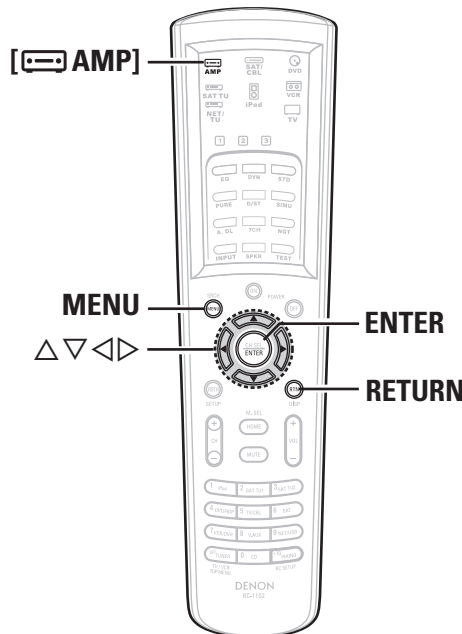

Once Connections are Completed

Turning the Power On (page 48)

Menu Operations

Symbols used to indicate buttons in this manual

- Button located on both the main unit and the remote control unit → **BUTTON**
- Button only on the main unit → **<BUTTON>**
- Button only on the remote control unit → **[BUTTON]**