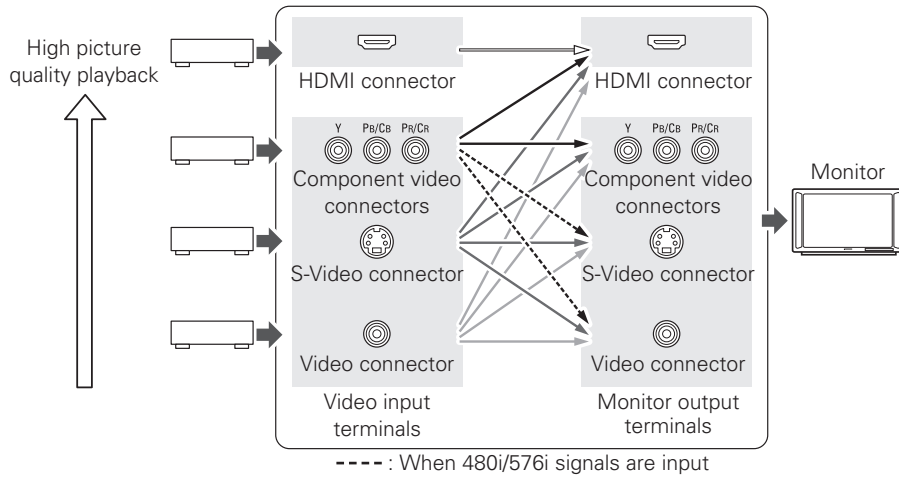

[Flow of video signals inside the AVR-2809]

- When not using this function, connect a monitor output with the same type of connector as the video input connector.
- The resolution of the HDMI input-compatible monitor connected to the AVR-2809 can be checked at menu "Information" – "HDMI Information" (page 47).

iPod®

Use a DENON control dock for iPod (ASD-1R, ASD-3N or ASD-3W sold separately) to connect the iPod to the AVR-2809. For instructions on the control dock for iPod settings, refer to the control dock for iPod's operating instructions.

- With the default settings, the iPod can be used connected to the VCR (iPod) connector.
- To assign the iPod to a connector other than VCR (iPod), make the settings at menu "Input Setup" – "(input source to which iPod Dock assigned)" – "Assign" – "iPod Dock" (page 37).

TV/CABLE Tuner

Select the terminal to use and connect the device.

When using a coaxial cable for the digital audio connection, make the settings at menu "Input Setup" – "Assign" – "Digital In" (page 37).