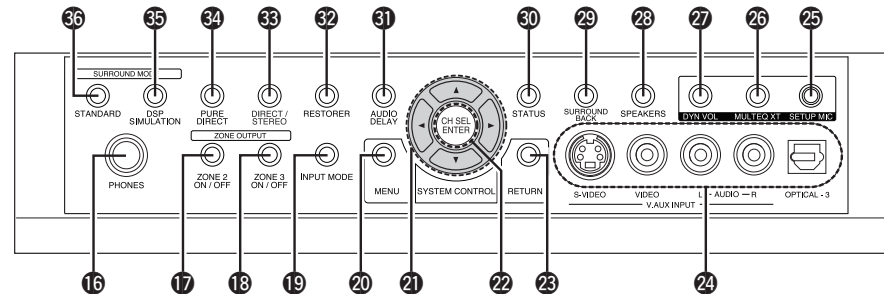

Part Names and Functions

For buttons not explained here, see the page indicated in parentheses ().

Front Panel

[With the door open]

- | | | | |
|---------------------------------------------|------|--------------------------------------|----------|
| 1 Power operation button (ON/STANDBY) | (48) | 12 SOURCE button | (48) |
| 2 Power indicator | (48) | 13 TUNING PRESET button | (49) |
| 3 Power switch (ON/OFF) | (48) | 14 ZONE2/3 / REC SELECT button | (64) |
| 4 QUICK SELECT buttons / indicators | (48) | 15 VIDEO SELECT button | (35) |
| 5 MASTER VOLUME control knob | (48) | 16 Headphones jack (PHONES) | (48) |
| 6 AUDYSSEY DYNAMIC VOLUME indicator | (44) | 17 ZONE2 ON/OFF button | (64) |
| 7 HD AUDIO indicator | (39) | 18 ZONE3 ON/OFF button | (64) |
| 8 Master volume indicator | | 19 INPUT MODE button | (16, 36) |
| 9 Display | | 20 MENU button | (19) |
| 10 Remote control sensor | (3) | 21 Cursor buttons (Δ ▽ ◀ ▶) | (19) |
| 11 SOURCE SELECT knob | (48) | 22 CH SEL / ENTER button | (19, 55) |