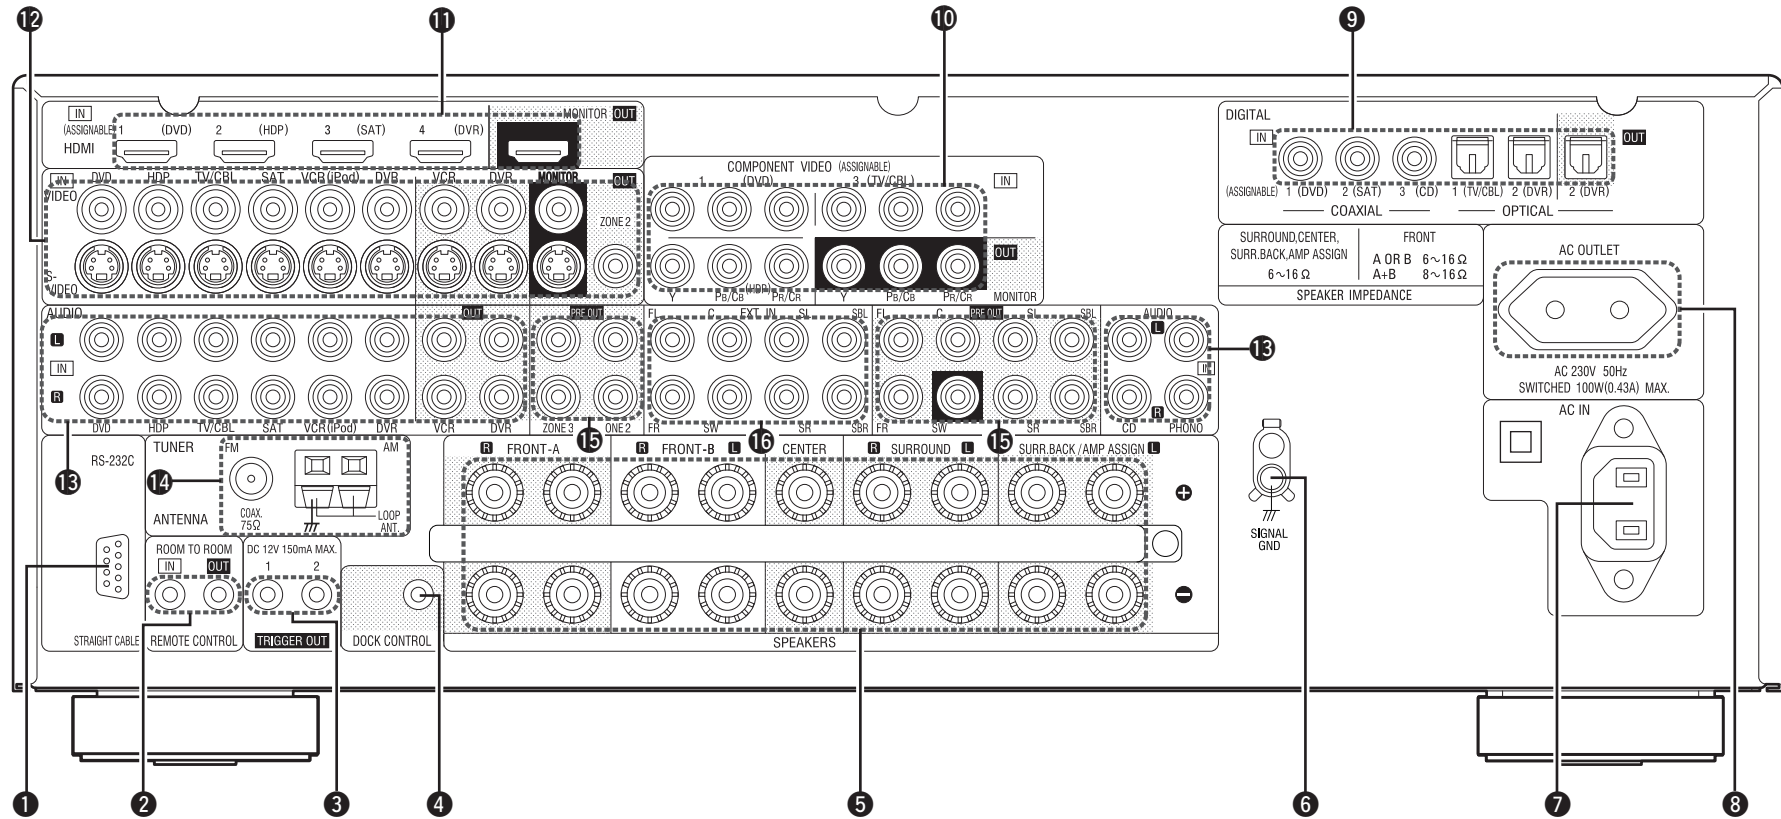

Rear Panel

- ① RS-232C connector .....(18)
- ② REMOTE CONTROL jacks .....(18)
- ③ TRIGGER OUT jacks .....(18)
- ④ DOCK CONTROL jack .....(13)
- ⑤ Speaker terminals (SPEAKERS) .....(10)
- ⑥ SIGNAL GND terminal .....(13)
- ⑦ AC inlet (AC IN) .....(19)
- ⑧ AC OUTLET .....(19)
- ⑨ Digital audio connectors (OPTICAL / COAXIAL) .....(12 ~ 16)
- ⑩ COMPONENT VIDEO connectors .....(12, 14)
- ⑪ HDMI connectors .....(11, 12, 14, 15)
- ⑫ VIDEO / S-VIDEO connectors .....(12 ~16, 18)
- ⑬ Analog audio connectors (AUDIO) .....(12 ~ 16)
- ⑭ FM/AM antenna terminals (TUNER ANTENNA) .....(17)
- ⑮ PRE OUT connectors .....(10, 17, 18)
- ⑯ EXT. IN connectors .....(16)