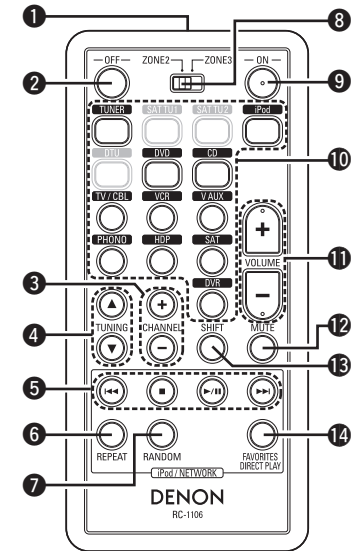

□ Sub remote control unit (RC-1106)

- 1 Remote control signal transmitter ..... (4)
- 2 Zone power off button (OFF) ..... (64)
- 3 CHANNEL buttons ..... (61)
- 4 TUNING buttons ..... (61)
- 5 System buttons ..... (61)
- 6 REPEAT button ..... (61)
- 7 RANDOM button ..... (61)
- 8 ZONE2/ZONE3 select switch ..... (61)
- 9 Zone power on button (ON) ..... (64)
- 10 Input source select buttons ..... (64)
- 11 Volume control buttons (VOLUME) ..... (64)
- 12 Muting button (MUTE) ..... (64)
- 13 SHIFT button ..... (61)

The **FAVORITES DIRECT PLAY** button can function when the control dock for iPod ASD-3N/3W is used.

NOTE

The **DTU**, **SAT TU1** and **SAT TU2** buttons cannot be used.