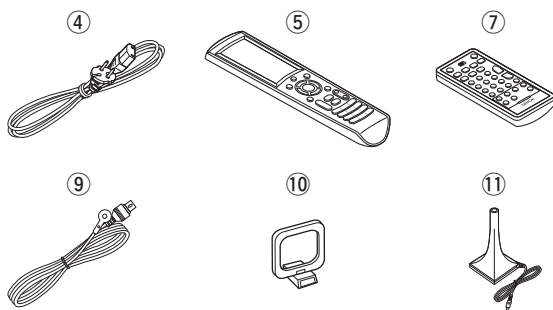

Accessories

Check that the following parts are supplied with the product.

① Owner's manual	1
② Getting started	1
③ Service station list	1
④ Power cord (Cord length: Approx. 1.6 m)	1
⑤ Main remote control unit (RC-1102)	1
⑥ LR6/AA batteries (for RC-1102)	2
⑦ Sub remote control unit (RC-1106)	1
⑧ R03/AAA batteries (for RC-1106)	2
⑨ FM indoor antenna	1
⑩ AM loop antenna	1
⑪ Setup microphone (DM-A409, Cord length: Approx. 7.6 m)	1

Cautions on Handling

• Before turning the power switch on

Check once again that all connections are correct and that there are no problems with the connection cables.

- Power is supplied to some of the circuitry even when the unit is set to the standby mode. When traveling or leaving home for long periods of time, be sure to unplug the power cord from the power outlet.