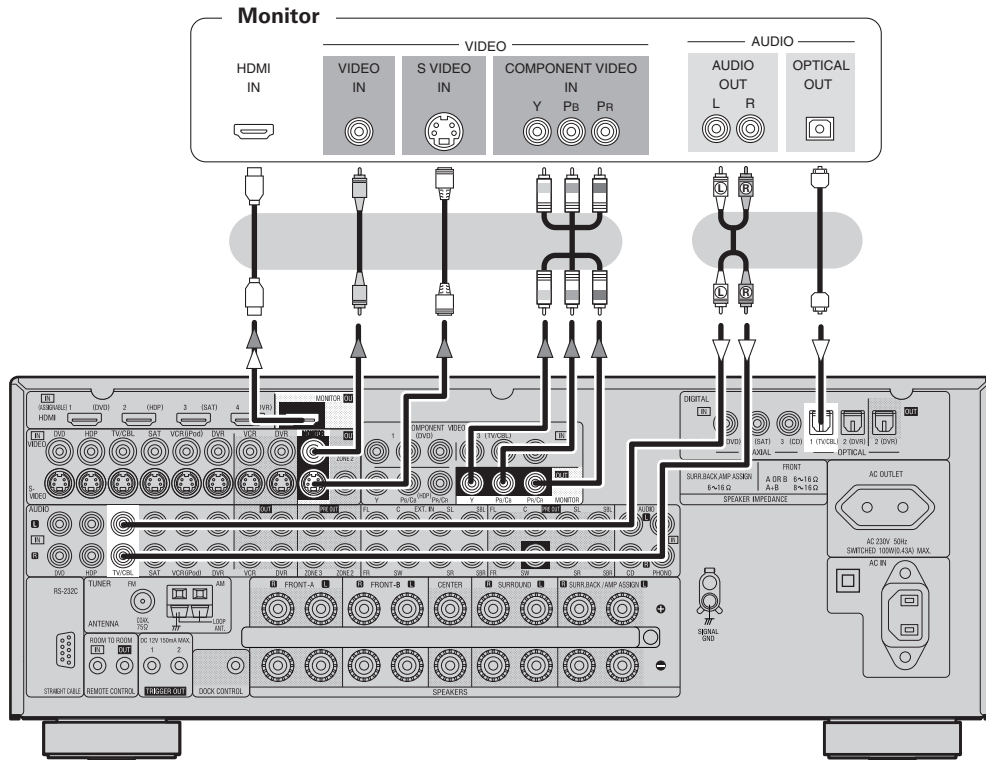

When connecting with an HDMI/DVI converter cable (adapter)

- HDMI video signals are theoretically compatible with the DVI format. When connecting to a monitor, etc., equipped with a DVI-D connector, connection is possible using an HDMI/DVI converter cable, but depending on the combination of components in some cases the video signals will not be output.
- When connecting using an HDMI/DVI converter adapter, the video signals may not be output properly due to poor connections with the connected cable, etc.

Copyright protection system (HDCP)

In order to play the digital video and audio signals of a Blu-ray, DVD-Video or DVD-Audio disc using HDMI/DVI connections, both the connected Blu-ray Disc player / DVD player and monitor must be equipped for a copyright protection system called "HDCP" (High-bandwidth Digital Content Protection). HDCP is a copy protection technology consisting of data encoding and mutual identification of the devices. The AVR-2809 is HDCP-compatible. For details on the Blu-ray Disc player / DVD player or monitor you are using, refer to its operating instructions.

Connecting the Monitor

- Select the terminal to use and connect the device (☞ page 9 “Video Conversion Function”).
- With HDMI connections, the video and audio signals can be transferred with a single cable.
- To output the audio signals to the monitor with HDMI connections, set menu “Manual Setup” – “HDMI Setup” – “HDMI Audio Out” to “TV” (☞ page 28).
- When you want to listen to TV audio by AVR-2809, connect optical digital or analog. If the TV you are using has both connection jacks, use the optical digital connection.

AM loop antenna assembly

Remove the vinyl tie and take out the connection line.

Bend in the reverse direction.

a. With the antenna on top of any stable surface.

b. With the antenna attached to a wall.

Installation hole Mount on wall, etc.