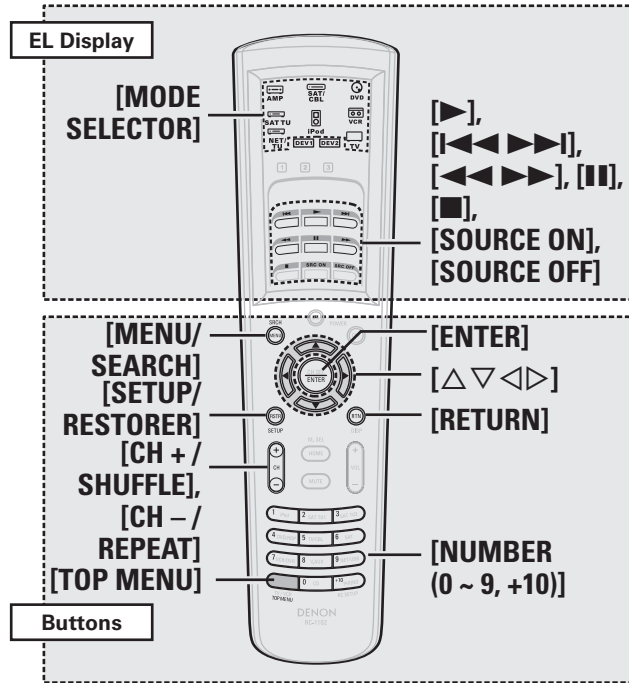

Functions of Buttons by Component

EL Display								
MODE SELECTOR	DVD					VCR		iPod
Device Mode	DEV1		DEV2			DEV1	DEV2	DEV1
Device operated	DVD player (Default setting)	DVD recorder	Blu-ray Disc player	CD player (Default setting)	CD recorder	Video deck	TAPE	iPod
▶	Playback	Playback	Playback	Playback	Playback	Playback	Playback	Playback/Pause
◀▶▶▶	Auto search (cue)	Auto search (cue)	Auto search (cue)	Auto search (cue)	Auto search (cue)	Auto search (cue)	Auto search (cue)	Auto search (cue)
◀▶▶	Manual search (fast-reverse/fast-forward)	Manual search (fast-reverse/fast-forward)	Manual search (fast-reverse/fast-forward)	Manual search (fast-reverse/fast-forward)	Manual search (fast-reverse/fast-forward)	Manual search (fast-reverse/fast-forward)	Manual search (fast-reverse/fast-forward)	Manual search (fast-reverse/fast-forward)
⏸	Pause	Pause	Pause	Pause	Pause	Pause	Pause	-
■	Stop	Stop	Stop	Stop	Stop	Stop	Stop	Stop
SOURCE ON	Power on	Power on	Power on	-	-	Power on	-	-
SOURCE OFF	Power off	Power off	Power off	-	-	Power off	-	-
Buttons								
MENU / SEARCH	Menu/guide	Menu/guide	Popup menu	-	-	Menu/guide	-	Page forward screen / Browse/ Remote mode switching (Press and hold)
△ ▽ ◀ ▶	Cursor	Cursor	Cursor	-	-	Cursor	-	Cursor
ENTER	Enter setting	Enter setting	Enter setting	-	-	Enter setting	-	Enter
SETUP/ RESTORER	Set up	Set up	Set up	-	-	Set up	-	Restorer
RETURN	Return	Return	Return	-	-	Cancel	-	Return
CH +	Random	-	Random	Random	-	Switch channels	-	1-track/album shuffle play
CH -	Repeat	-	Repeat	Repeat	-	Switch channels	-	1-track/All-track repeat play
0 ~ 9, +10	Select track	Select track	Select track	Select track	Select track	-	-	-
Special Remarks	①, ②		③	①		①	①	-

[Special Remarks]

- ① Only one component can be preset for each mode. If a new code is preset, the previous code is automatically cleared.
- ② The names of the functions for the DVD remote control buttons differ from brand to brand. Check beforehand.
- ③ You can operate Blu-ray Disc player in the DVD player default code (excluding Top menu).
  Also, when you change the remote ID of Blu-ray Disc player to "DENON2", preset "32258".

Getting Started
Connections
Setup
Playback
Remote Control
Multi-zone
Information
Troubleshooting
Specifications