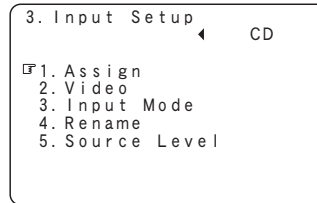

● Menu screen ●