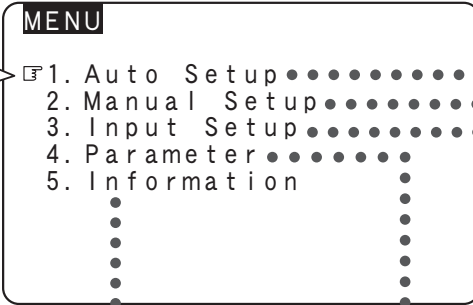

Menu Map

Information
(page 46, 47)

- Status
  - MAIN ZONE
  - ZONE2
  - ZONE3
- Audio Input Signal
- HDMI Information
- Auto Surround Mode
- Quick Select
- Preset Station

Parameter
(page 40 ~ 45)

- Surround Parameter
  - Mode
  - Cinema EQ
  - DRC
  - Dynamic Range Compression
  - LFE
  - Center Image
  - Panorama
  - Dimension
  - Center Width
  - Delay Time
  - Effect
  - Effect Level
  - Room Size
  - AFDM
  - SB CH Out
  - SW ATT
  - Subwoofer
- Tone
  - Tone Control
  - Bass
  - Treble
- Audyssey Settings
  - MultEQ XT
  - Dynamic EQ
  - Dynamic Volume
  - Setting
- RESTORER
- Night Mode
- Audio Delay

Auto Setup (page 22 ~ 25)

- Start Menu
  - Step 1: Speaker Detection
  - Step 2: Measurement
  - Step 3: Calculation
  - Step 4: Check
  - Step 5: Store
- Parameter Check
  - Speaker Configuration Check
  - Distance Check
  - Channel Level Check
  - Crossover Frequency Check
  - EQ Check
  - Restore

Manual Setup (page 26 ~ 33)

- Speaker Setup (page 26 ~ 28)
  - Speaker Configuration
  - Subwoofer Setup
  - Distance
  - Channel Level
  - Crossover Frequency
  - Front Speaker Setup
- HDMI Setup (page 28, 29)
  - Color Space
  - RGB Range
  - Auto Lipsync
  - HDMI Audio Out
  - HDMI Control
  - Power Off Control
- Audio Setup (page 29, 30)
  - EXT. IN Subwoofer Level
  - 2ch Direct/Stereo
  - Dolby Digital Setup
  - Auto Surround Mode
  - EQ Preset
- Zone Setup (page 30, 31)
  - ZONE2 Setup
  - ZONE3 Setup
- Option Setup (page 31 ~ 33)
  - Amp Assign
  - Volume Control
  - Source Delete
  - On-Screen Display
  - Quick Select Name
  - Trigger Out
  - Remote ID Setup
  - 232C Port
  - Display
  - Setup Lock

Input Setup (page 34 ~ 38)

- TUNER (FM/AM)
  - Auto Preset
  - Preset Skip
  - Preset Name
  - Video
  - Input Mode
  - Rename
  - Source Level
- PHONO
  - Video
  - Input Mode
  - Rename
  - Source Level
- CD, DVD, HDP, TV/ CBL, SAT, VCR, DVR, V.AUX,
  - Assign
  - Video
  - Input Mode
  - Rename
  - Source Level
  - iPod

Getting Started
Connections
Setup
Playback
Remote Control
Multi-zone
Information
Troubleshooting
Specifications