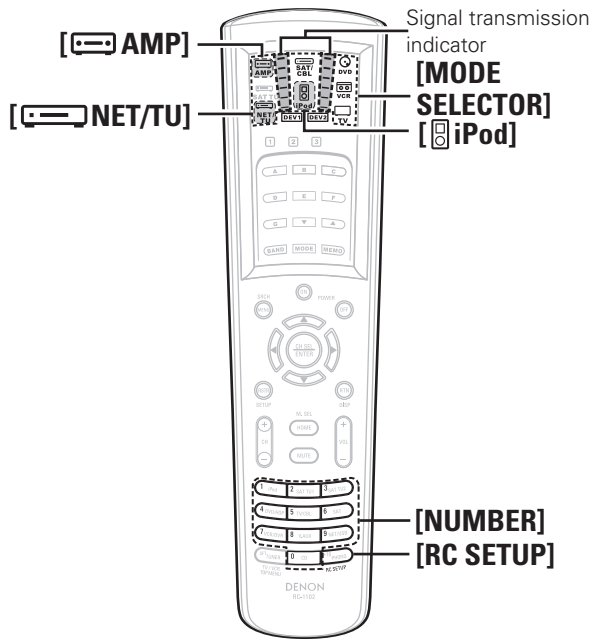

Setting the Remote ID

When using multiple DENON AV receivers in the same room, make this setting so that only the desired AV receiver operates.

1. **1** Press **[AMP]** to set the main remote control unit to the AMP mode.
2. **2** Press and hold in **[RC SETUP]** for at least 3 seconds. The signal transmission indicator flashes twice.

3 Refer to the table at the below, and use **[NUMBER]** to input the 5-digit number corresponding to the remote ID to be changed.
The signal transmission indicator flashes twice.

4 Press **[NET/TU]** (**[DEV2]** mode) or **[iPod]** to select the mode to be set.

5 Repeat steps 2 to 4 to set the remote IDs for all modes.

MODE SELECTOR	AMP (MAIN)	iPod	NET/TU ([DEV2])
Remote ID			
1 (Default)	81001	72815	62863
2	82001	72816	62275
3	83001	72817	62276
4	84001	72818	62277

NOTE

- When changing a setting, be sure to set the same remote ID as the AVR-2809's (page 33).
- When changing the AMP mode's remote ID, also change the "NET/TU" and "iPod" remote ID at the same time.

Learning Function

If your AV devices are of a brand other than DENON or if they cannot be operated with the preset memory function, their remote control signals can be transferred to stored in the AVR-2809's main remote control unit.

1. **1** Press **[MODE SELECTOR]** for the device you want to set.
2. **2** Press and hold in **[RC SETUP]** for at least 3 seconds. The signal transmission indicator flashes twice.
3. **3** Press **[9], [7]** and **[5]**, in that order. The signal transmission indicator flashes twice and the learning mode is set.

4 Press the button to be set.

The main remote control unit's display turns off.
※ If a button that cannot be learned is pressed, the signal transmission indicator lights but the signal is not learned.