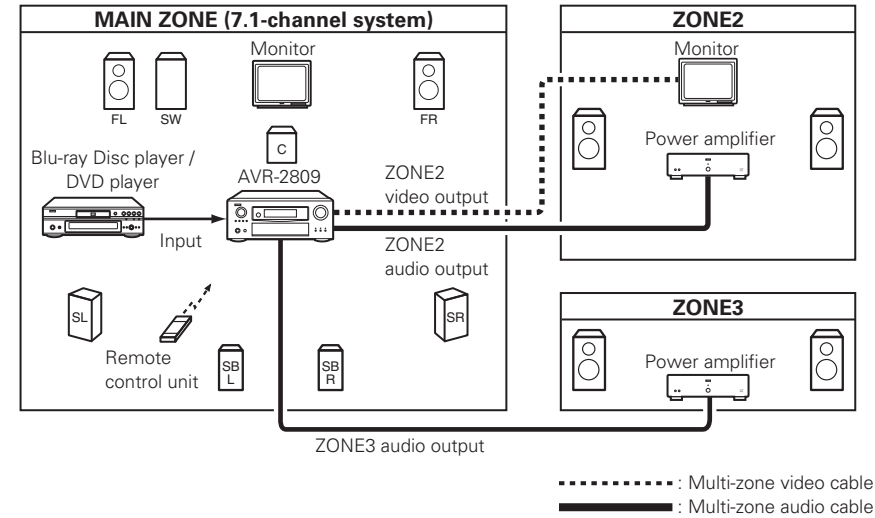

- When only using one speaker for ZONE2 or ZONE3, set to "Mono". In this case, the ZONE2 (ZONE3) monaural output is output from the ZONE2 (ZONE3) pre-out L and R connectors, so connect as desired.
- Separate power amplifiers are needed for ZONE2 and ZONE3.