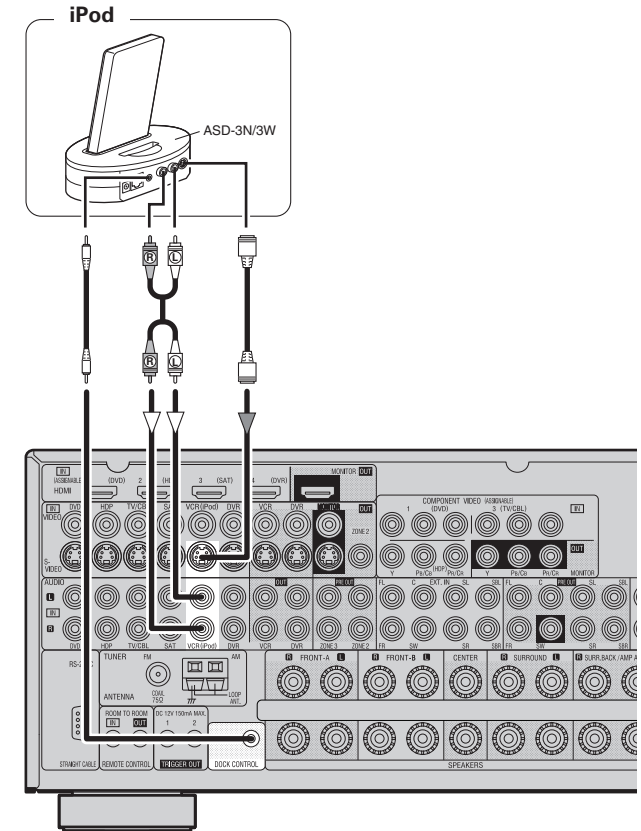

iPod®

Use a DENON control dock for iPod (ASD-1R, ASD-3N or ASD-3W sold separately) to connect the iPod to the AVR-2809. For instructions on the control dock for iPod settings, refer to the control dock for iPod's operating instructions.