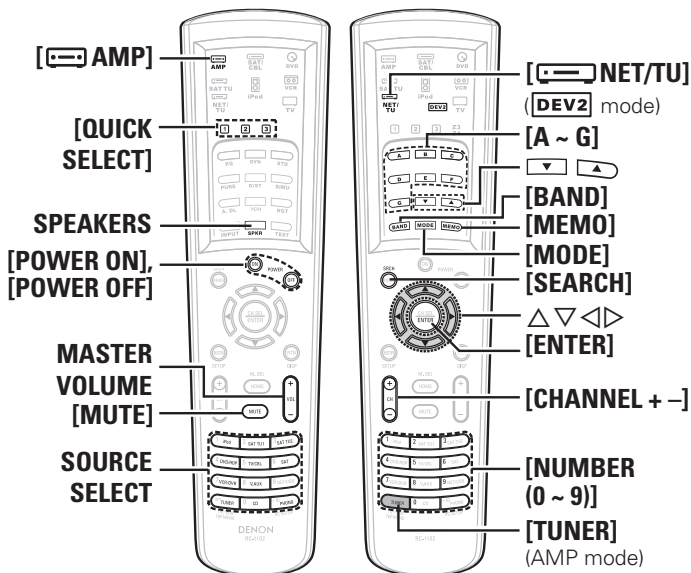

NOTE

Power continues to be supplied to some of the circuitry even when the power is in the standby mode. When leaving home for long periods of time or when traveling, either press **<POWER>** to turn off the power, or unplug the power cord from the power outlet.

Selecting the Input Source

Select the source using **SOURCE SELECT**. Turn **<SOURCE SELECT>** or press **[SOURCE SELECT]** to switch between input sources.

If "ZONE2/3 / Rec Select", "Tuning Preset" or "Video Select" is selected, press **<SOURCE>** before turning **<SOURCE SELECT>**.

Operations During Playback

Adjusting the Master Volume

Either turn **<MASTER VOLUME>** or press **[MASTER VOLUME]**.

[Variable range] --- **-80.0dB ~ 18.0dB**

NOTE

The adjustable range will differ depending upon factors such as the type of input signal and the channel level setting.

Turning Off the Sound Temporarily (Muting)

Press **[MUTE]**.

- The sound is reduced to the level set at menu "Manual Setup" – "Option Setup" – "Volume Control" – "Mute Level".
- To cancel, press **[MUTE]** again. Muting can also be canceled by adjusting the master volume.

Listening with Headphones

Plug the headphones into the **PHONES** jack on the main unit.

The sound from the speakers and pre-out connectors is automatically cut.

NOTE

Be careful not to set the volume too high when using headphones.

Switching the front speakers

Press **SPEAKERS**.

NOTE

When set to "Custom", **SPEAKERS** does not operate.