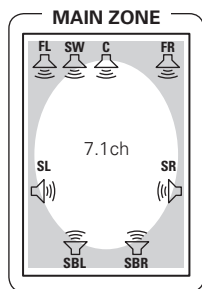

Amp Assign / Multi-zone Connections and Operations

The AVR-2809 is compatible with the following types of playback:

- **Multi-zone playback (ZONE2 & ZONE3)**
- **Bi-amp playback (front speakers)**

NOTE

- For bi-amp playback, use speakers compatible with that type of connection.
- When conducting bi-amp playback, remove the short-circuiting boards (or wires) from the speaker terminals.

Multi-zone Settings with the Amp Assign Function

The amp assign function lets you assign the amplifiers for the different channels built into the AVR-2809 to the speaker outputs for the different zones.

Select the desired playback environment from among "Setting 1" to "Setting 3", then set the corresponding "Amp Assign" mode at menu "Manual Setup" – "Option Setup" – "Amp Assign" (page 31).

Connect the speakers as described at "Amp Assign mode setting and speakers connected to the various speaker terminals".

Setting 1 :

- **7.1-channel playback (Default Setting)**

Amp Assign mode:
→ 7.1ch (Default)

- **Amp Assign mode setting and speakers connected to the various speaker terminals**

Speaker terminal	FRONT		CENTER	SURROUND		SURROUND BACK / AMP ASSIGN	
	R	L		R	L	R	L
Amp Assign mode							
7.1ch	FR	FL	C	SR	SL	SBR	SBL

The surround back channel is output from the speakers connected to the SURR.BACK/AMP ASSIGN terminals.

Setting 2 :

- **Multi-zone playback**

- 5.1-channel playback + ZONE2 or ZONE3 stereo playback
- 5.1-channel playback + ZONE2 + ZONE3 monaural playback