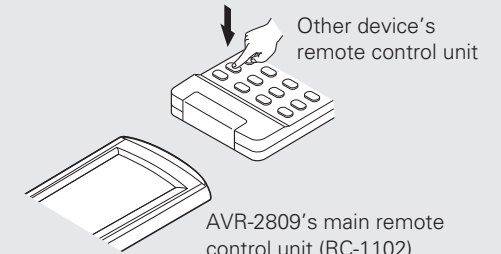

Learning Function

If your AV devices are of a brand other than DENON or if they cannot be operated with the preset memory function, their remote control signals can be transferred to stored in the AVR-2809's main remote control unit.

1. **1** Press **[MODE SELECTOR]** for the device you want to set.
2. **2** Press and hold in **[RC SETUP]** for at least 3 seconds. The signal transmission indicator flashes twice.
3. **3** Press **[9], [7]** and **[5]**, in that order. The signal transmission indicator flashes twice and the learning mode is set.

4 Press the button to be set.

The main remote control unit's display turns off.
※ If a button that cannot be learned is pressed, the signal transmission indicator lights but the signal is not learned.

5 Point the main remote control units directly at each other and press and hold the button on the other device's remote control unit that you want to learn.

Once learning is completed normally, the display lights and the signal transmission indicator flashes twice.