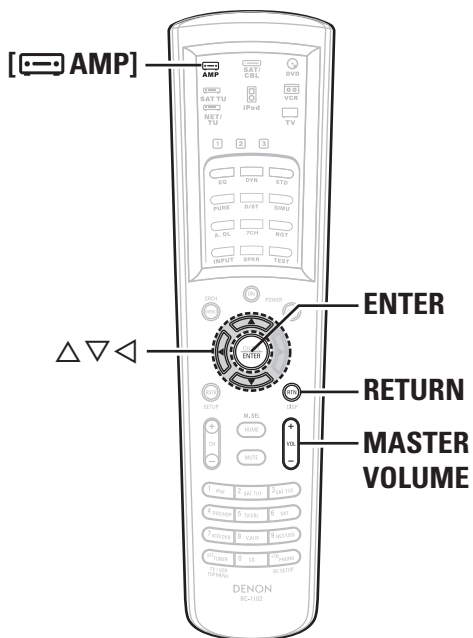

Getting Started
Connections
Setup
Playback
Remote Control
Multi-zone
Information
Troubleshooting
Specifications

Auto Setup

Symbols used to indicate buttons in this manual

- Button located on both the main unit and the remote control unit → **BUTTON**
- Button only on the main unit → **<BUTTON>**
- Button only on the remote control unit → **[BUTTON]**