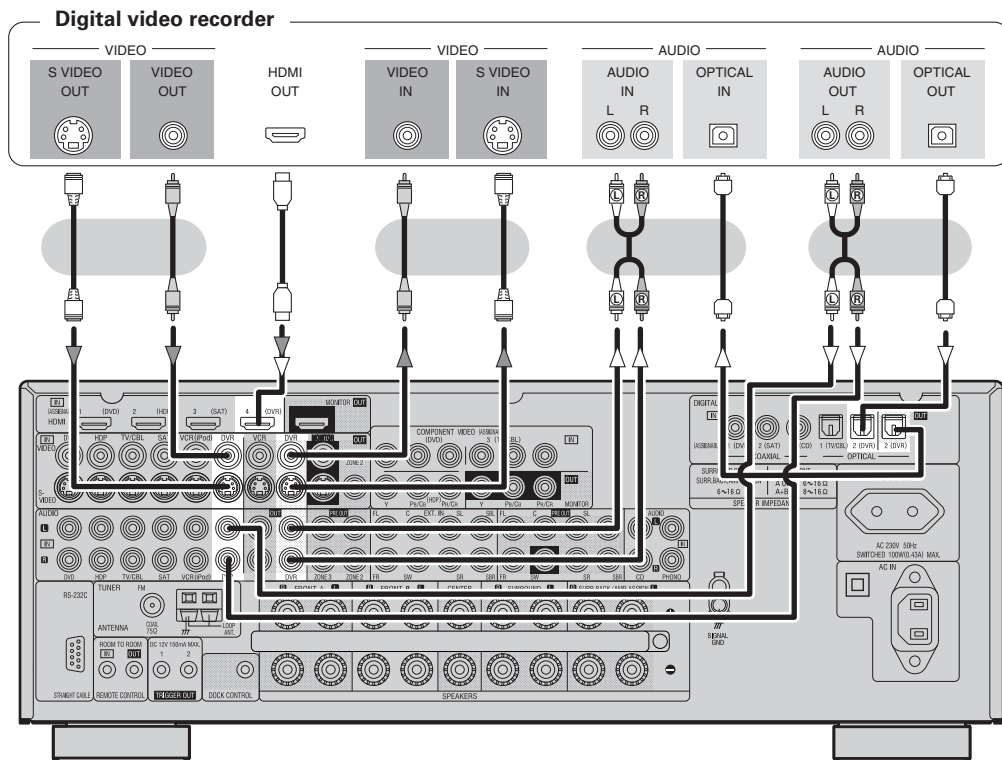

Satellite Receiver

Select the terminal to use and connect the device.

- When using an optical digital cable for the digital audio connection, make the settings at menu "Input Setup" – "Assign" – "Digital In" (page 37).
- When using a component video cable for the video connection, make the settings at menu "Input Setup" – "Assign" – "Component In" (page 37).

Connecting the Recording Components

Carefully check the left (L) and right (R) channels and the inputs and outputs, and be sure to interconnect correctly.

Digital Video Recorder

Select the terminal to use and connect the device.