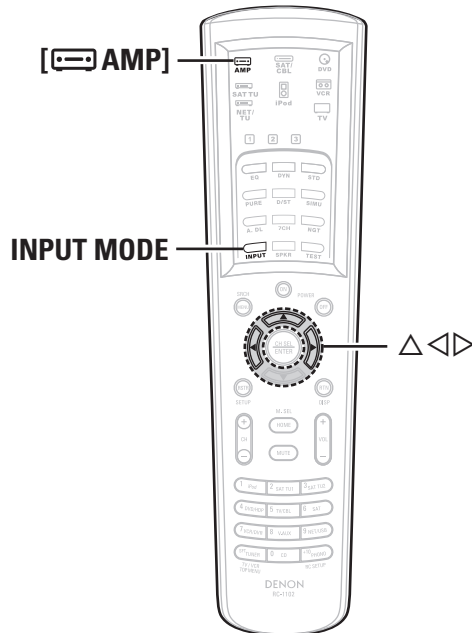

Input Setup

Symbols used to indicate buttons in this manual

- Button located on both the main unit and the remote control unit → **BUTTON**
- Button only on the main unit → **<BUTTON>**
- Button only on the remote control unit → **[BUTTON]**

Use this procedure to select the input source and make the settings related to playing input sources.

☐ TUNER (AM/FM)

This menu is for "TUNER".