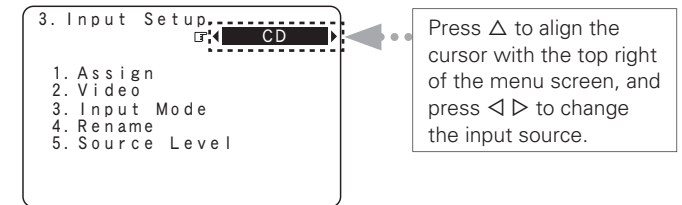

Changing the input source within Input Setup

The input source currently selected in the MAIN ZONE is not changed even when the input source within Input Setup is changed.

Settings Related to Playing Input Sources

1 Auto Preset

Use the auto preset function to program radio stations.

[Input source] **TUNER**

[Selectable items]

Start : Start the auto preset process.

If an FM station cannot be preset automatically, select the desired station by tuning it in manually, then preset it manually.