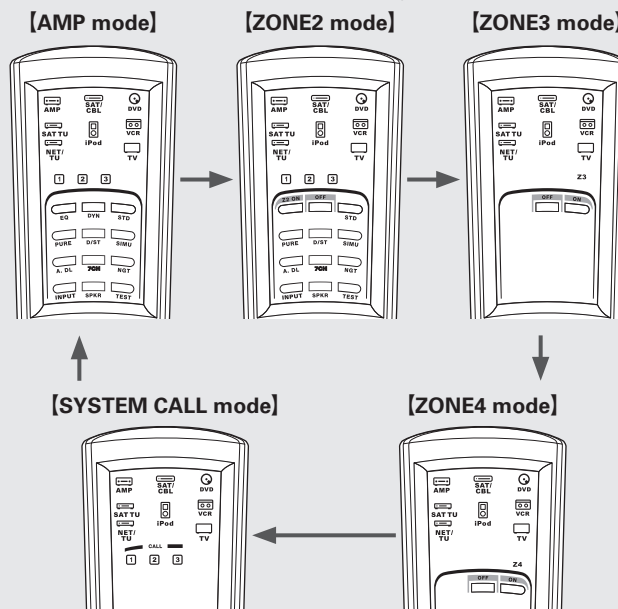

Operating DENON Audio Components

1 Press **[MODE SELECTOR]** for the component to be operated.

The indicator for the component to be operated flashes.

- : AMP / ZONE2 / ZONE3 / ZONE4 / SYSTEM CALL
- : iPod
- : Cannot be used.
- : Blu-ray Disc player / DVD player (Recorder) / CD player (Recorder)
- : TUNER (FM/AM)
- : VCR / TAPE
- : Satellite receiver / Cable TV
- : TV

※ The SAT TU (**DEV1** and **DEV2**), NET/TU (**DEV1**) mode is not used on the AVR-2809, so use the learn function to store the signals (☞ page 59).

※ The mode switches each time **[AMP]** is pressed.