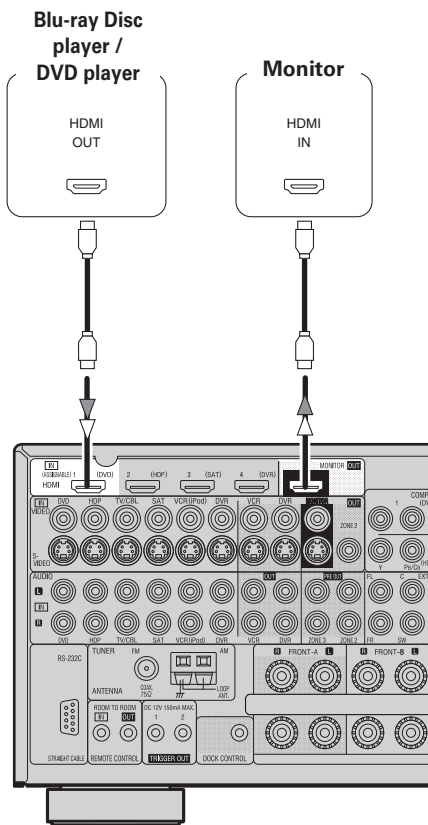

Connecting Equipment with HDMI Connectors

With HDMI connections, the video and audio signals can be transferred with a single cable.

- ※ The AVR-2809 is equipped for HDMI version 1.3a. This version is compatible with other versions, allowing connection to all components equipped with an HDMI connector.
- ※ The AVR-2809 is compatible with 30- and 36-bit Deep Color.

Compatible audio format	Details	Discs (examples)
2-channel linear PCM	2ch 32-192 kHz 16/20/24 bits	CD, DVD-Video, DVD-Audio
Multi-channel linear PCM	8ch 32-192 kHz 16/20/24 bits	DVD-Audio, Blu-ray
Dolby Digital, DTS	Bitstream	DVD-Video
DSD	2/5.1ch 2.8224 MHz 1 bit	SACD
Dolby Digital Plus, Dolby TrueHD, DTS-HD	Bitstream	Blu-ray

- By default, the HDMI audio signals are output from the speakers connected to the AVR-2809.
- To output the sound from the TV, make the settings at menu "Manual Setup" – "HDMI Setup" – "HDMI Audio Out" – "TV" (page 28).

NOTE

- The audio signals output from the HDMI connector (sampling frequency, bit rate, etc.) may be restricted by the connected device.
- Video signals are not output properly when using devices that are not HDCP-compatible.
- Video signals are not output if the input video signals do not match the monitor's resolution. In this case, switch the Blu-ray Disc player / DVD player's resolution to a resolution with which the monitor is compatible.
- If the menu "Manual Setup" – "HDMI Setup" – "HDMI Audio Out" setting (page 28) is set to "AMP", the sound may be interrupted when the monitor's power is turned off.
- Use a cable on which the HDMI logo is indicated (a certified HDMI product) for connection to the HDMI connector. Normal playback may not be possible when using a cable other than one on which the HDMI logo is indicated (a non-HDMI-certified product).
- If the monitor or Blu-ray Disc player / DVD player does not support Deep Color, deep color signal transfer is not possible.
- If the monitor or Blu-ray Disc player / DVD player does not support xvYCC, xvYCC signal transfer is not possible.
- If the monitor does not support Auto Lipsync Correction function, this function will not work.
- The AVR-2809 is compatible with the HDMI's CEC (Consumer Electronics Control) function. Please note the following.
  - It may not work depending on the device it is connected to and its setup.
  - It does not operate with televisions or players that are not compatible with HDMI's CEC.

- When the AVR-2809 and Blu-ray Disc player / DVD player are connected using an HDMI cable, also connect the AVR-2809 and monitor using an HDMI cable.
- If the connected monitor or Blu-ray Disc player / DVD player only has a DVI-D connector, use an HDMI/DVI converter cable. **When using a DVI cable, no audio signals are transmitted.**
- Use a Deep Color compatible cable for connection to Deep Color compatible devices.

When connecting with an HDMI/DVI converter cable (adapter)