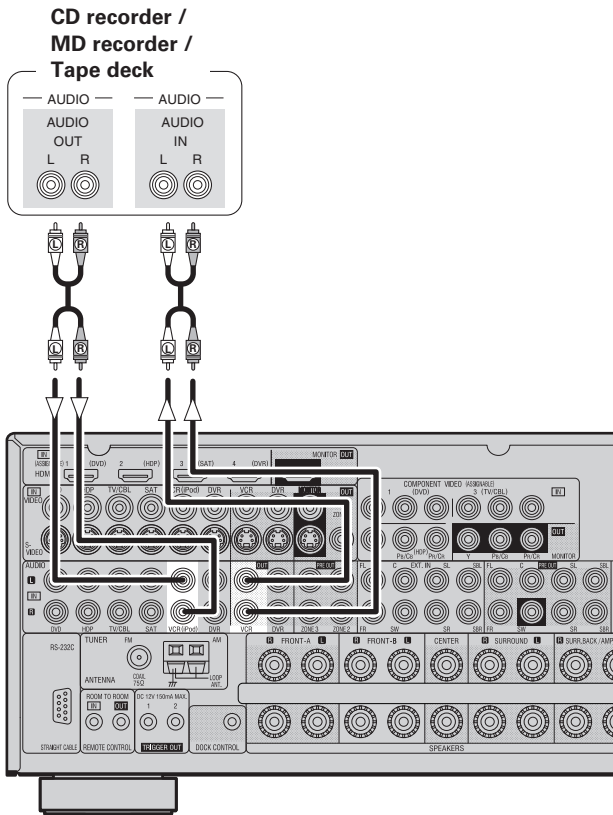

CD Recorder / MD Recorder / Tape Deck

Select the terminal to use and connect the device.

- Make analog connections if you wish to record analog audio signals, or digital connections if you wish to record digital audio signals, depending on the types of connectors on the components being used.
- When recording via the AVR-2809, the playback device's cable must be of the same type as the cable used to connect the AVR-2809's VCR OUT connector.

Example: CD IN → Analog cable : VCR OUT → Analog cable

Connections to Other Devices

Carefully check the left (L) and right (R) channels and the inputs and outputs, and be sure to interconnect correctly.