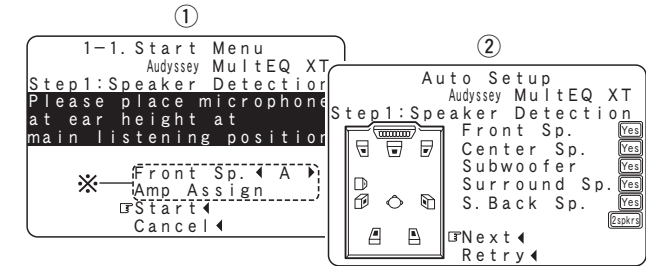

About the Auto Setup

The Audyssey MultEQ XT auto setup function detects the presence of each speaker and automatically calculates the speaker size, channel level, distance, and optimal crossover frequency setting. Audyssey MultEQ XT corrects acoustical distortions within the listening area. Before starting, connect and position all of your speakers. Once started, MultEQ XT will play a series of test tones through each speaker.

※ Before starting Auto Setup (👉 ①)

If adjustment to the environment is necessary, set the following items before proceeding.

☐ Front Speaker

The front speaker to be measured can be selected ahead of time here.

[Selectable items]

- **A** : Output test tone from front speakers A.
- **B** : Output test tone from front speakers B.
- **A+B** : Output test tone from front speakers A and B.

☐ Amp Assign

Advanced setting : changes power amplifier assignment. You can use the surround back speaker for multi-zone, and for front channel bi-amp use. (Default : 7.1ch)
For details, refer to "Amp Assign" (👉 page 31).

Step 1 : Speaker Detection

● Menu screen ●

The speaker connection and polarity are detected at the first measurement position (main listening position). The following attributes are also determined at this time: "Speaker Size", "Speaker Distance", "Channel Level", "Crossover Frequency".

- ① Select "Start ◀", then press ◀.
- ② Select "Next ◀", then press ◀.

☐ To cancel Auto Setup

Press $\Delta \nabla$ to select "Cancel ◀", then press ◀.

- If an error message appears during the measurements, check "Error Messages", take the advised action, then start the measurements again (👉 page 25).
- If the result differs from the actual connection status or an error message appears, use ∇ to on-screen display "Retry ◀" and then press ◀ to repeat the measurement.
- If the result still differs from the actual connection status after re-measurement or the error message still appears, it is possible that the speakers are not connected properly. Turn the AVR-2809 off, check the speaker connections and repeat the measurement process from the beginning.

NOTE

Do not change the speaker connections or subwoofer volume after "Step 1".