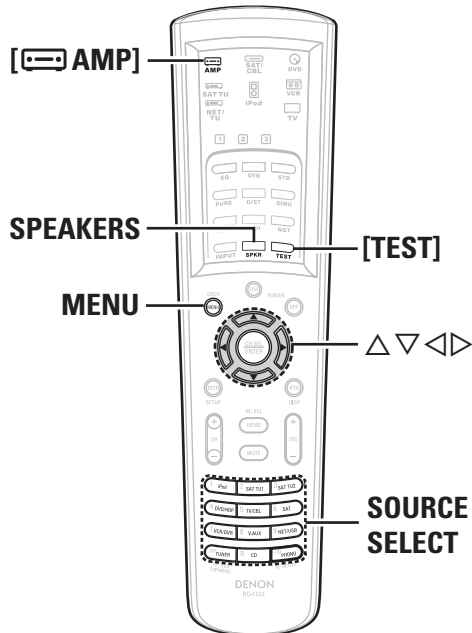

Select "Retry" to measure again.

NOTE Be sure to turn the power off before checking the speaker connections.

Manual Setup

Symbols used to indicate buttons in this manual

- Button located on both the main unit and the remote control unit → **BUTTON**
- Button only on the main unit → **<BUTTON>**
- Button only on the remote control unit → **[BUTTON]**