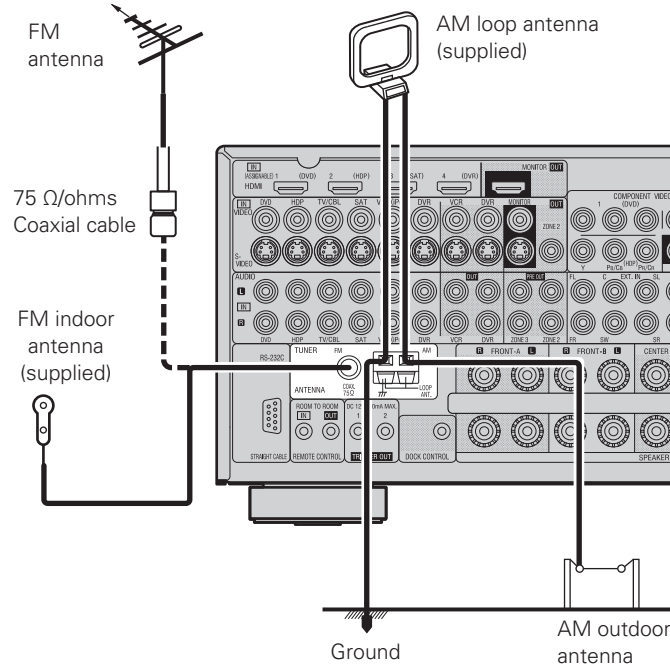

AM loop antenna assembly

Remove the vinyl tie and take out the connection line.

Bend in the reverse direction.

a. With the antenna on top of any stable surface.

b. With the antenna attached to a wall.

Installation hole Mount on wall, etc.