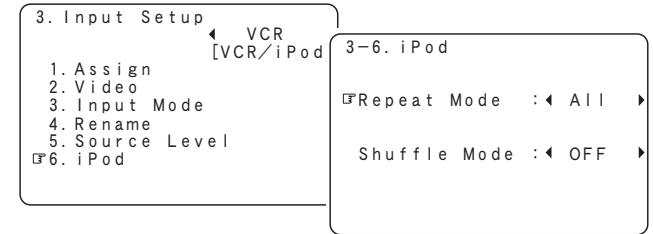

※ The menu settings below can be made for these input sources when "iPod Dock" is set to "Assign".