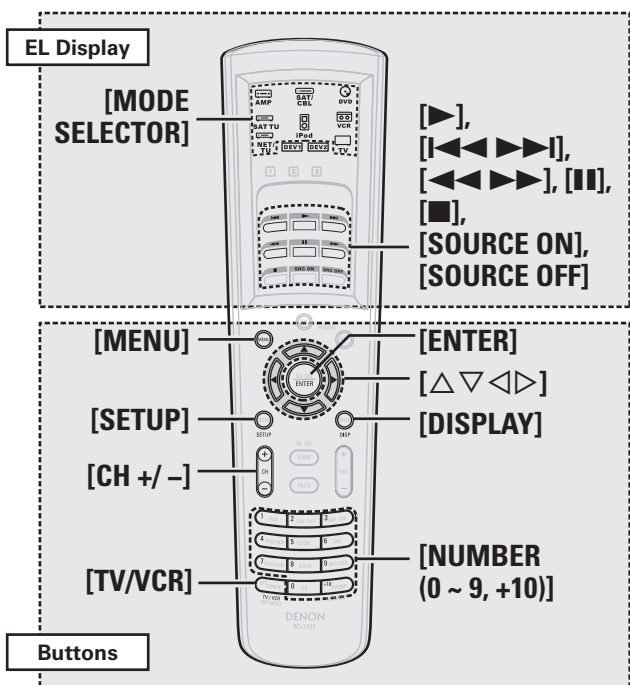

Getting Started

Connections

Setup

Playback

Remote Control

Multi-zone

Information

Troubleshooting

Specifications

EL Display				
MODE SELECTOR	TV		Satellite Receiver / Cable TV	
Device Mode	DEV1	DEV2	DEV1	DEV2
Device operated	TV (HITACHI)	TV (SONY)	SAT	SAT
	Punch through	Punch through	Punch through	Punch through
SOURCE ON	Power on	Power on	Power on	Power on
SOURCE OFF	Power off	Power off	Power off	Power off
Buttons				
MENU	Menu/guide	Menu/guide	Menu/guide	Menu/guide
	Cursor	Cursor	Cursor	Cursor
ENTER	Enter setting	Enter setting	Enter setting	Enter setting
SETUP	Set up	Set up	Set up	Set up
DISPLAY	Display	Display	Display	Display
CH +/-	Switch channels	Switch channels	Switch channels	Switch channels
0 ~ 9, +10	Channel selection	Channel selection	Channel selection	Channel selection
TV/VCR	Switch inputs	Switch inputs	-	-
Special Remarks	①, ③	①, ③	①, ③	①, ③

[Special Remarks]

- ① Only one component can be preset for each mode. If a new code is preset, the previous code is automatically cleared.
- ③ The CD, VCR or DVD buttons (one only set) can be assigned to the TV, satellite receiver and cable TV mode (see page 60 "Punch Through Function").

EL Display	
MODE SELECTOR	NET/TU
Device Mode	DEV2
Device operated	Analog tuner
A ~ G	Preset memory block selection
	Tuning +/-
BAND	AM/FM switching
MODE	Switch search modes
MEMO	Preset memory registration
Buttons	
SEARCH	Direct Frequency Tuning
CH +/-	Preset channel selection
0 ~ 9	Preset channel selection (1 ~ 8) / Direct Frequency Search (0 ~ 9)
SHIFT	Switch memory block