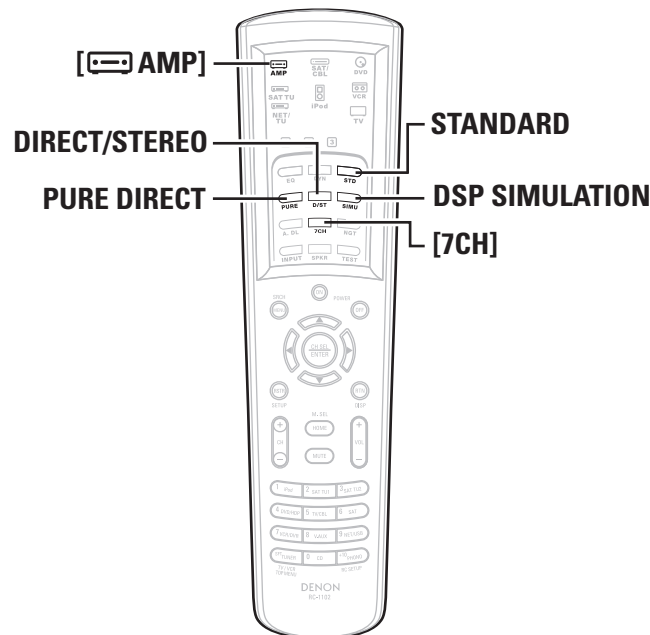

Surround Modes

Symbols used to indicate buttons in this manual

- Button located on both the main unit and the remote control unit → **BUTTON**
- Button only on the main unit → **<BUTTON>**
- Button only on the remote control unit → **[BUTTON]**