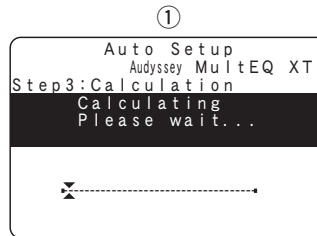

Step 3 : Calculation

● **Menu screen ●**

The values obtained from the measurements are automatically analyzed and the attributes for each of the speakers in the listening area are determined.

- ① Select "Calculate ◀" at Step 2, then press ◀.
  - Analysis begins.

- Analysis takes several minutes to complete.
- The time required for this analysis depends on the number of speakers connected. The greater the number of speakers connected, the longer analysis will take.

NOTE

- Do not change the speaker connections or subwoofer volume, or speaker locations after making measurements. If changes are necessary, make the changes and use Audyssey MultEQ XT auto setup once again for an updated EQ solution.
- For instance, if the location or direction of a speaker is altered, the Auto Setup should be performed again to ensure the correct EQ solution for the new room configuration.