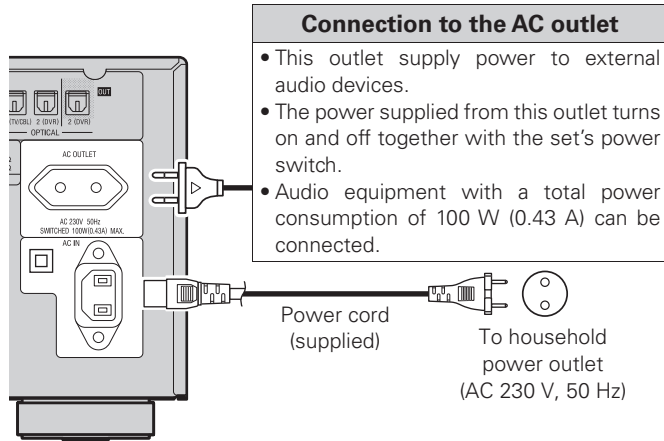

Connecting the Power Cord

Wait until all connections have been completed before connecting the power cord.

NOTE

- Insert the AC plugs securely. Incomplete connections could cause noise.
- Only use the AC outlet to plug in audio equipment. Do not use them as power supplies for hairdryers or anything other than audio equipment.

Once Connections are Completed

Turning the Power On (page 48)

Menu Operations

Symbols used to indicate buttons in this manual

- Button located on both the main unit and the remote control unit → **BUTTON**
- Button only on the main unit → **<BUTTON>**
- Button only on the remote control unit → **[BUTTON]**