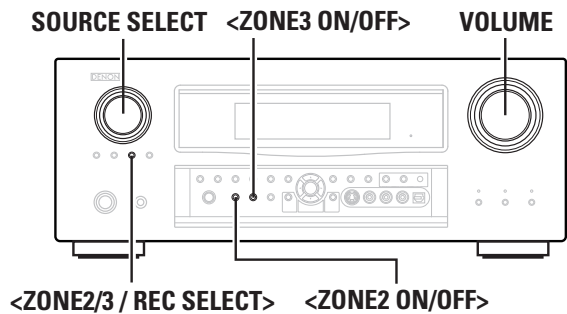

Symbols used to indicate buttons in this manual

- Button located on both the main unit and the remote control unit → **BUTTON**
- Button only on the main unit → **<BUTTON>**
- Button only on the remote control unit → **[BUTTON]**

Multi-zone Operations

Turning the Power On and Off

[Operation on the main unit]

Press **<ZONE2 ON/OFF>** or **<ZONE3 ON/OFF>** for the zone to be operated.

When the power turns on, the multi-zone indicator (**Z2** or **Z3**) lights on the display.

[Operation on the remote control unit]

In the zone mode you want to operate, press **[ZONE2 ON]**, **[ZONE3 ON]** or **[ZONE2 OFF]**, **[ZONE3 OFF]**.

- Also press **[SOURCE SELECT]** when in standby mode, the power turns on.
- When using ZONE2 or ZONE3, it is possible to turn the power for the MAIN ZONE only on or off by pressing **[MAIN ZONE ON]** or **[MAIN ZONE OFF]**.

Selecting the Input Source

[Operation on the main unit]

1. 1 Press **<ZONE2/3 / REC SELECT>** and select the zone to be adjusted.
2. 2 Turn **<SOURCE SELECT>**.

[Operation on the remote control unit]

In the zone mode you want to operate, press **[SOURCE SELECT]**.

Adjusting the Volume

[Operation on the main unit]

1. 1 Press **<ZONE2/3 / REC SELECT>** and select the zone to be adjusted.
2. 2 Turn **<VOLUME>** to adjust.

[Operation on the remote control unit]

In the zone mode whose volume you want to adjust, press **[VOLUME]**.

[Variable range] --- **-70dB** ~ **-40dB** ~ **18dB**

- The volume can be adjusted when menu "Manual Setup" – "Zone Setup" – "(select the zone)" – "Volume Level" is set to "VAR". The volume can be increased up to the value set at menu "Manual Setup" – "Zone Setup" – "(select the zone)" – "Volume Limit" (page 31).
- The volume for ZONE2 and ZONE3 can be adjusted with the remote control unit.

Turning off the Sound Temporarily

In the zone mode for which you want to mute the sound, press **[MUTE]**.

The sound is reduced to the level set at menu "Manual Setup" – "Zone Setup" – "(select the zone)" – "Mute Level" (page 31).

To cancel, either adjust the volume or press **[MUTE]** again.

The setting is canceled when the zone's power is turned off.

- The source selected for ZONE2 is also output from the recording output connectors.
- When the input source to which the digital input connectors (OPTICAL/COAXIAL) are assigned is selected in ZONE2 or ZONE3, playback is only possible if the digital signal being input is in PCM (2-channel) format.

NOTE

- Digital audio signals input from the HDMI connectors cannot be played in multi-zone.
- When certain digital signals are being input, noise may be output from the ZONE2 and ZONE3 audio output connectors.