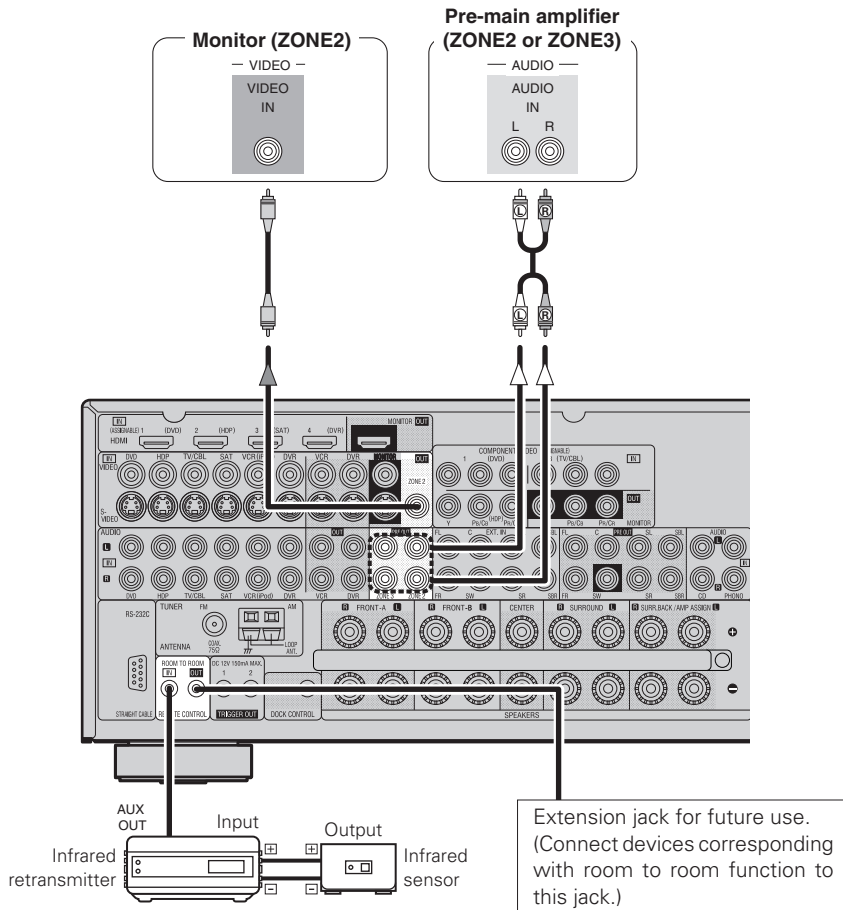

AM loop antenna assembly

Remove the vinyl tie and take out the connection line.

Bend in the reverse direction.

a. With the antenna on top of any stable surface.

b. With the antenna attached to a wall.

Installation hole Mount on wall, etc.

Connection of AM antennas

1. Push the lever.
2. Insert the conductor.
3. Return the lever.

NOTE

- Do not connect two FM antennas simultaneously.
- Even if an external AM antenna is used, do not disconnect the AM loop antenna.
- Make sure the AM loop antenna lead terminals do not touch metal parts of the panel.

Multi-zone

ZONE2 or ZONE3 Pre-out Connections

- If another power amplifier or pre-main (integrated) amplifier is connected, the ZONE2 or ZONE3 pre-out (variable or fixed level) connectors can be used to play a different program source in ZONE2 or ZONE3 the same time (☞ page 62 ~ 64).
- When using an S-Video cable or a video cable for connection between the AVR-2809 and an input device, connect to the video connectors.
- The ZONE2 video out is only for ZONE2.