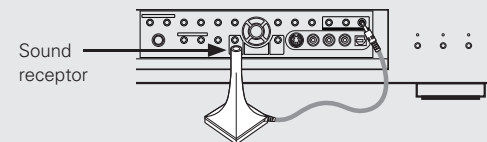

1. **2 Place the microphone at ear height on a tripod or stand with the microphone pointing directly up towards the ceiling.**