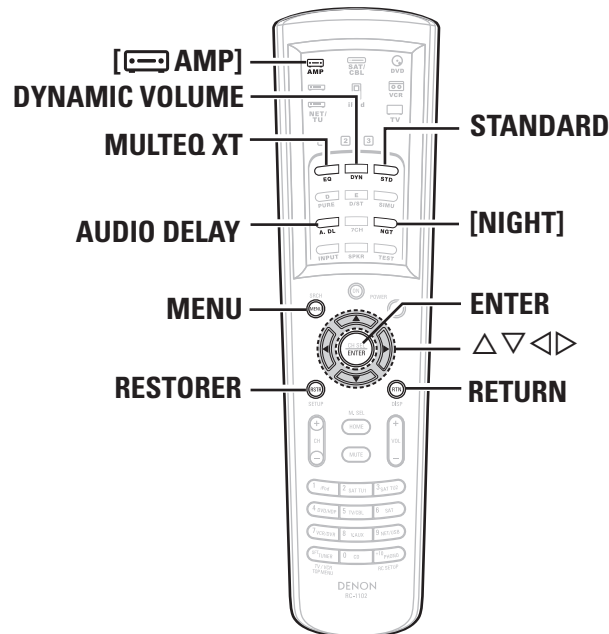

④ Stereo Playback

Selecting the mode

Select by pressing **DIRECT/STEREO**.

[Selectable items]

STEREO :

This is the mode for playing in stereo. The tone can be adjusted. Sound is output from the front left and right speakers and subwoofer.

When **DIRECT/STEREO** is pressed, DIRECT mode can be switched to STEREO mode.

Playback in the PURE DIRECT Mode

This is the mode that recreates the original sound most faithfully, providing extremely high quality sound.

Press PURE DIRECT.

- To cancel, press **PURE DIRECT** again.
- When in the PURE DIRECT mode, the on-screen display is not displayed and the display on the main unit is turned off.
- If the HDMI input connector is selected, video outputs are output in the PURE DIRECT mode.
- The channel level and surround parameters in the PURE DIRECT mode are the same as in the DIRECT mode.

Parameter

Symbols used to indicate buttons in this manual

- Button located on both the main unit and the remote control unit → **BUTTON**
- Button only on the main unit → **<BUTTON>**
- Button only on the remote control unit → **[BUTTON]**

Adjusting the parameters

1 Press MENU.

The menu is displayed.

※ To operate from the main remote control unit, be sure to set the remote control unit to the AMP mode.

2 Press $\Delta \nabla$ to select "Parameter", then press ENTER.

3 To change the setting:

Press $\Delta \nabla$ to select the item you want to change, then press $\triangleleft \triangleright$ to change the setting.

※ To return to the previous item, press **RETURN**.

※ Select "Default Yes", then press $\triangleleft$ to reset to the default setting.

4 Press ENTER to enter the setting.

□ To exit adjustment

Press **MENU** during adjustment.