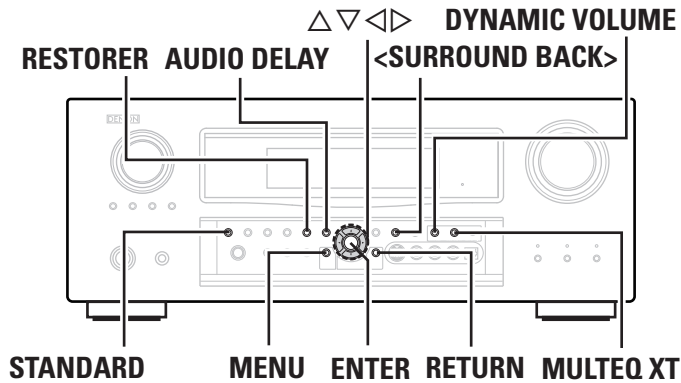

④ Stereo Playback

Selecting the mode

Select by pressing **DIRECT/STEREO**.

[Selectable items]

STEREO :

This is the mode for playing in stereo. The tone can be adjusted. Sound is output from the front left and right speakers and subwoofer.

When **DIRECT/STEREO** is pressed, DIRECT mode can be switched to STEREO mode.

Playback in the PURE DIRECT Mode

This is the mode that recreates the original sound most faithfully, providing extremely high quality sound.

Press PURE DIRECT.

- To cancel, press **PURE DIRECT** again.
- When in the PURE DIRECT mode, the on-screen display is not displayed and the display on the main unit is turned off.
- If the HDMI input connector is selected, video outputs are output in the PURE DIRECT mode.
- The channel level and surround parameters in the PURE DIRECT mode are the same as in the DIRECT mode.

Parameter

Symbols used to indicate buttons in this manual

- Button located on both the main unit and the remote control unit → **BUTTON**
- Button only on the main unit → **<BUTTON>**
- Button only on the remote control unit → **[BUTTON]**

Adjusting the parameters

1 Press MENU.

The menu is displayed.

※ To operate from the main remote control unit, be sure to set the remote control unit to the AMP mode.

2 Press $\Delta \nabla$ to select "Parameter", then press ENTER.

3 To change the setting:

Press $\Delta \nabla$ to select the item you want to change, then press $\triangleleft \triangleright$ to change the setting.

※ To return to the previous item, press **RETURN**.

※ Select "Default Yes", then press $\triangleleft$ to reset to the default setting.

4 Press ENTER to enter the setting.

□ To exit adjustment

Press **MENU** during adjustment.