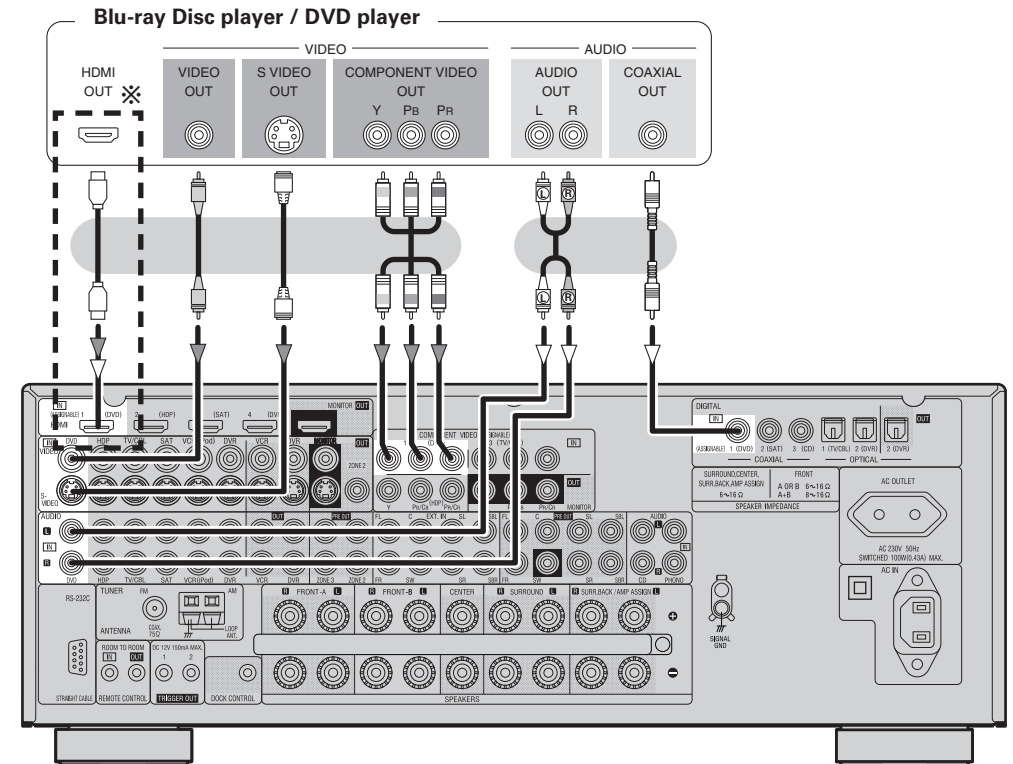

When using an optical cable for the digital audio connection, make the settings at menu “Input Setup” – “Assign” – “Digital In” (☞ page 37).