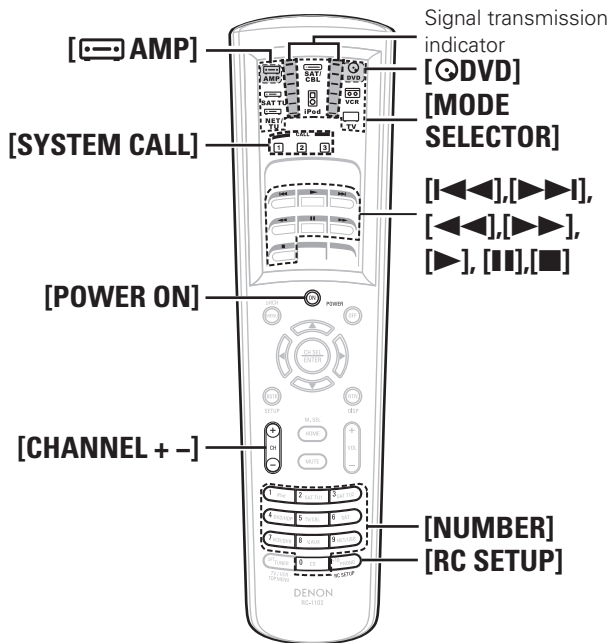

System Call Function

This function lets you register a series of operations at a single button. For example, the amplifier can be turned on, the input source selected, the monitor's power turned on and the play mode set all by pressing a single button. Up to 32 signals each can be registered at [SYSTEM CALL] (1, 2 or 3).

Registering

1. **1** Press [MODE SELECTOR] for the device you want to register.
2. **2** Press and hold in [RC SETUP] for at least 3 seconds. The signal transmission indicator flashes twice.
3. **3** Press [9], [7] and [8], in that order. The signal transmission indicator flashes twice and the system call registration mode is set.
4. **4** Press [SYSTEM CALL] (1, 2 or 3) at which you want to register the signals.
5. **5** Press the buttons you want to register in the same sequence as the operations you want to perform. The signal transmission indicator lights when a button is pressed.
   Example : Press [POWER ON].
   ↓
   Press [MODE SELECTOR] – [DVD].
   ↓
   Press [▶].
   ※ The mode can be switched by pressing [MODE SELECTOR].
   ※ Perform the registration procedure for all the buttons you want to register.
6. **6** Press and hold in [RC SETUP] for at least 3 seconds. The signal transmission indicator flashes twice and the setting is completed.

Calling out

1. **1** Press [AMP], to select “SYSTEM CALL”.
2. **2** Press [SYSTEM CALL] (1, 2 or 3) at which the signals were registered. The registered signals are transmitted in the registered sequence.

Punch Through Function

DVD (including BD and CD) or VCR mode buttons can be stored at unused TV or SAT/CBL mode buttons. For example, when DVD mode buttons are assigned to the TV mode, the DVD mode operations can be performed while in the TV mode.

1. **1** Press [MODE SELECTOR] for the device you want to punch through (DVD or VCR).
2. **2** Press [MODE SELECTOR] for the device you want to punch through (TV or SAT/CBL).
3. **3** Press and hold in [RC SETUP] for at least 3 seconds. The signal transmission indicator flashes twice.
4. **4** Press [9], [8] and [4], in that order. The signal transmission indicator flashes twice and the punch through setting mode is set.
5. **5** Press [MODE SELECTOR] for the device you want to punch through (DVD or VCR).
6. **6** Press the button you want to punch through (▶, ■, ◀◀, ▶▶, ◀◀▶▶ or ◀◀▶▶◀◀).
7. **7** Press [MODE SELECTOR] for the device you want to punch through (TV or SAT/CBL).
8. **8** Press and hold in [RC SETUP] for at least 3 seconds. The signal transmission indicator flashes twice and the setting is completed.