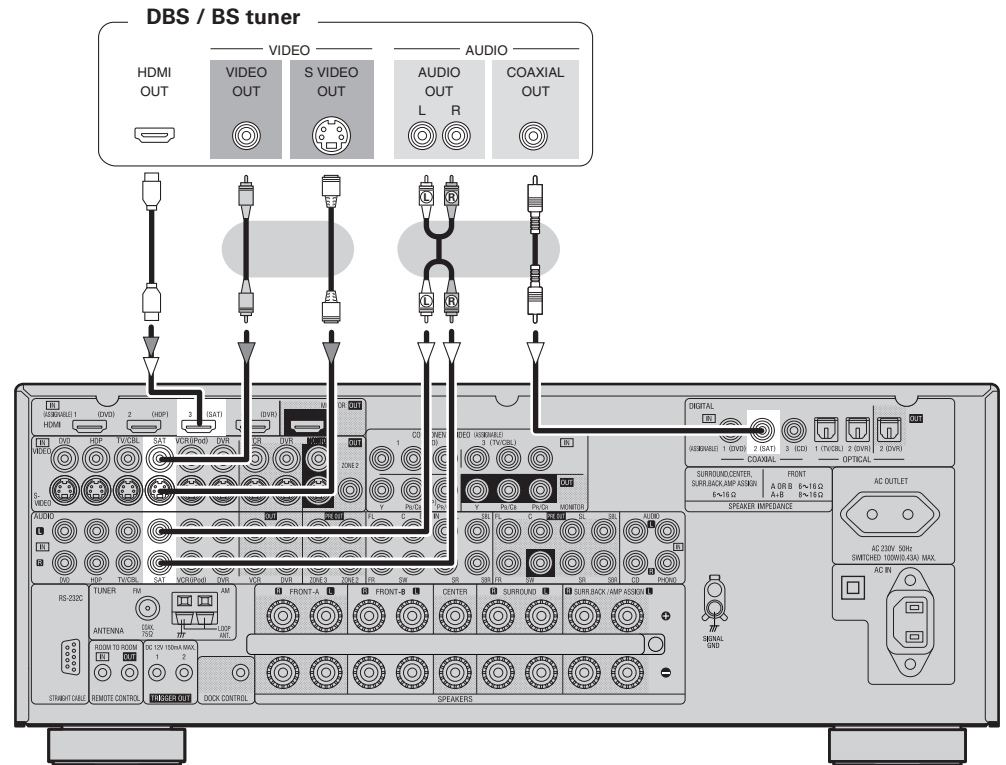

- With the default settings, the iPod can be used connected to the VCR (iPod) connector.
- To assign the iPod to a connector other than VCR (iPod), make the settings at menu "Input Setup" – "(input source to which iPod Dock assigned)" – "Assign" – "iPod Dock" (page 37).

TV/CABLE Tuner

Select the terminal to use and connect the device.

When using a coaxial cable for the digital audio connection, make the settings at menu "Input Setup" – "Assign" – "Digital In" (page 37).

Satellite Receiver

Select the terminal to use and connect the device.

- When using an optical digital cable for the digital audio connection, make the settings at menu "Input Setup" – "Assign" – "Digital In" (page 37).
- When using a component video cable for the video connection, make the settings at menu "Input Setup" – "Assign" – "Component In" (page 37).

Connecting the Recording Components

Carefully check the left (L) and right (R) channels and the inputs and outputs, and be sure to interconnect correctly.

Digital Video Recorder

Select the terminal to use and connect the device.