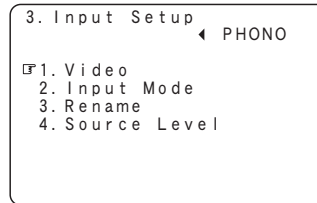

● Menu screen ●

☐ CD, DVD, HDP, TV/CBL, SAT, VCR, DVR, V.AUX

This menu is for "CD", "DVD", "HDP", "TV/CBL", "SAT", "VCR", "DVR", "V.AUX".