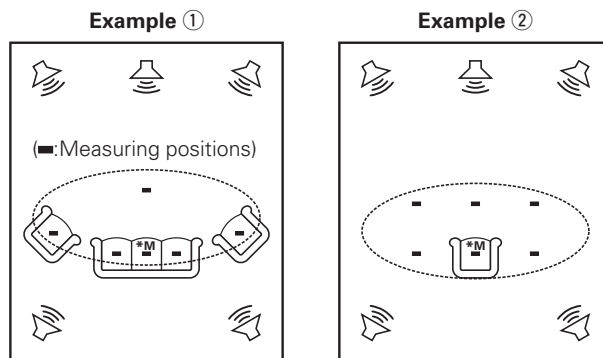

- Audyssey MultEQ® XT automatically measures the acoustical problems in the listening environment to create the best audio experience for your home theater.
- Audyssey MultEQ XT optimizes a large listening area where one or more listeners are seated. Measurements are performed by placing the calibrated microphone (DM-A409) successively at multiple positions throughout the listening area as shown in **Example ①**. For best results, it is strongly recommended to measure 6 positions so that the measurements have the proper spatial weighting. Even if the listening environment is small as shown in **Example ②**, measuring at multiple points throughout the listening environment results in more effective correction.

About the main listening position (*M)

The main listening position refers to the most central position where one would normally sit within the listening environment. MultEQ XT uses the measurements from this position to calculate speaker distance, level, polarity, and the optimum crossover value for the subwoofer.

To make manual adjustments to the settings, see pages 26 ~ 28.

Preparations

1. **1 Connect the included calibrated setup microphone to the SETUP MIC jack on the main unit.**
   The auto setup screen appears automatically.