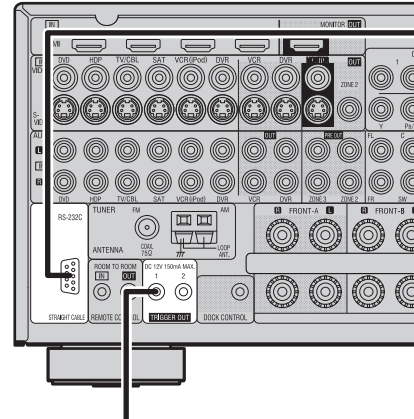

External Controller

Trigger output jack

The power of an external device equipped with a trigger input jack can be turned on and off in association with operations on the AVR-2809. For details, see menu "Manual Setup" – "Option Setup" – "Trigger Out" (☞ page 33).

- Output: DC 12 V 150 mA MAX.

Check the trigger input conditions of the connected device.

RS-232C connector

This connector is used for an external controller.

※ If you wish to control the AVR-2809 from an external controller using the RS-232C connector, perform the operation below beforehand.

- ① Turn on the AVR-2809's power.
- ② Turn off the AVR-2809's power from the external controller.
- ③ Check that the AVR-2809 is in the standby mode.

- When using in combination with an RF Remote Controller (RC-7000CI, sold separately) or RF Remote Receiver (RC-7001RCI, sold separately) two-way communication with an RF Remote Controller is possible. The AVR-2809's status information as well as iPod can be browsed watching the RF Remote Controller's display. For details, refer to the operating instructions of the respective devices.
- When used in combination with an RF Remote Controller or RF Remote Receiver, make the settings at menu "Manual Setup" – "Option Setup" – "232C Port" – "2Way Remote" (☞ page 33).
- On the menu, when setting "Manual Setup" – "Option Setup" – "232C Port" to "2Way Remote", you cannot use the RS-232C connector as an external controller (☞ page 33).