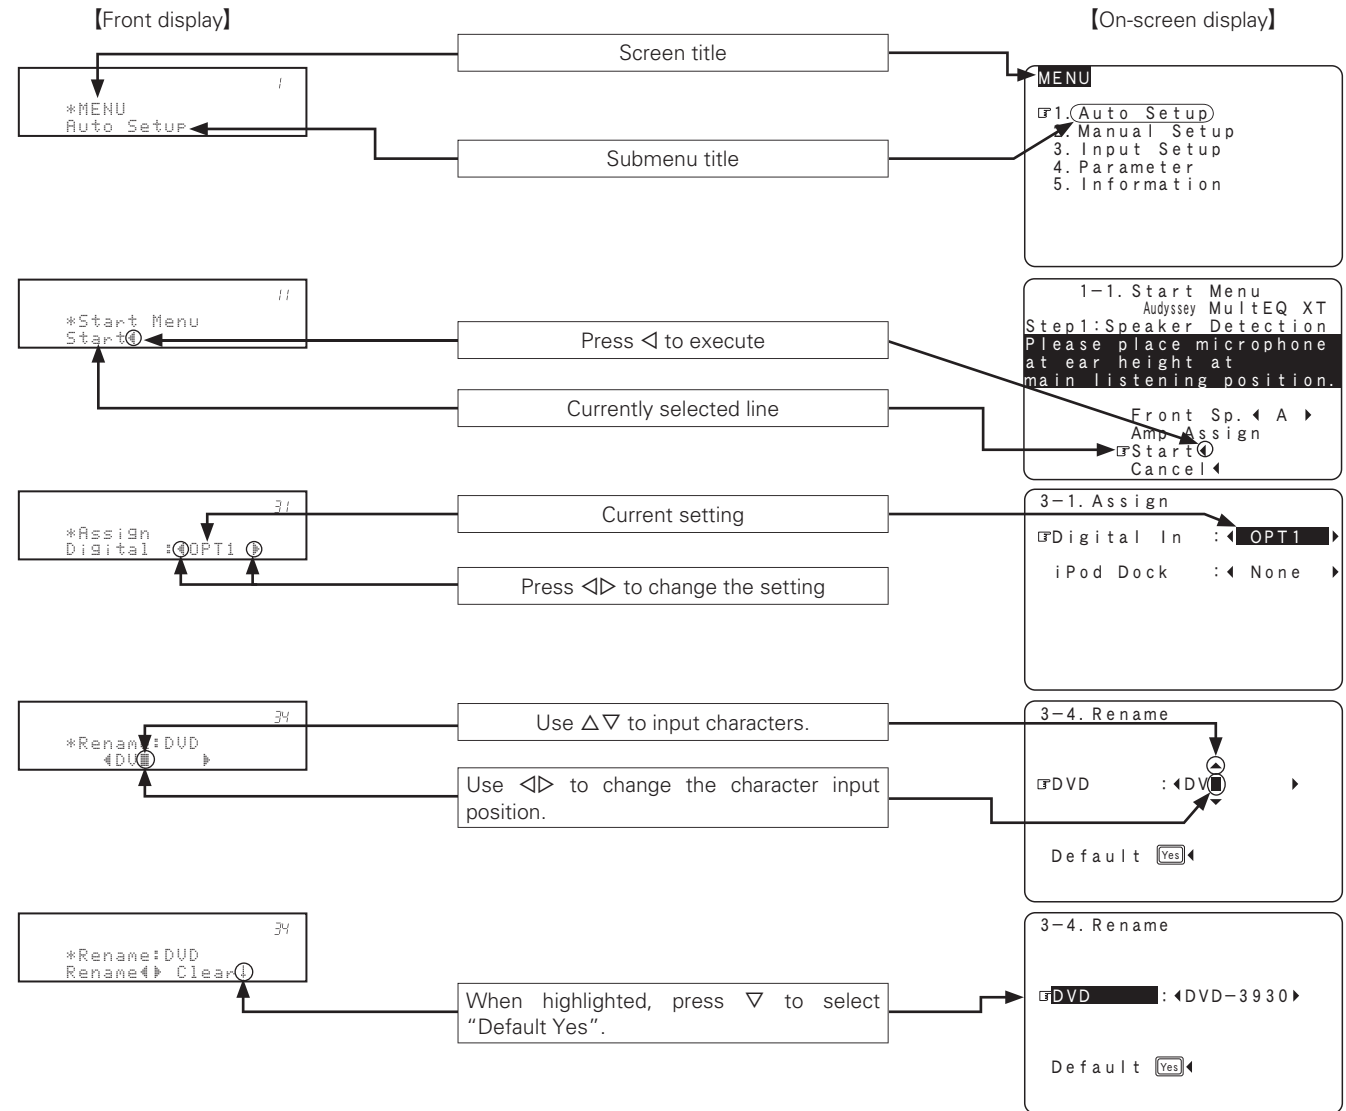

Example of Display of Default Values

In lists of selectable items or adjustable ranges, the item surrounded by a border is the default value.

[Selectable items] **A** B A+B

Examples of On-screen Display and Front Display

Some typical examples are described below.

The selected setup menu number is shown in the master volume indicator section of the display.