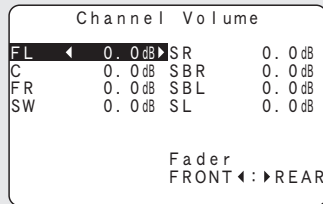

Channel Level

You can adjust the channel level either according to the playback sources or to suit your taste, as described below.

1 Press CH SELECT/ENTER.

2 Use △▽ or CH SELECT/ENTER to select the speaker.

The speaker that can be set switches each time one of the buttons is pressed.

3 Use ◀▶ to adjust the volume.

※ In the case of a subwoofer, reducing the volume when it is at “-12 dB” will change the setting to “OFF” (none).

NOTE

When the input source is “iPod”, you cannot perform channel level setting.

Fader Function

This function lets you adjust (fade) the sound from all the front or rear speakers at once.

1 Press CH SELECT/ENTER.

2 Press △▽ or CH SELECT/ENTER to select “Fader”.

3 Use ◀▶ to adjust the volume of the speakers.

(◀: front, ▶: rear)

- The fader function does not affect the subwoofer.
- The fader can be adjusted until the volume of the speaker adjusted to the lowest value is -12 dB.

Quick Select Function

With this function, the currently playing input source, input mode, surround mode, MultEQ XT settings and volume can be stored in the memory.

1 Set the input source, surround mode, MultEQ XT, Dynamic EQ, Dynamic Volume, Front Speaker settings and volume to the conditions you want to store.

2 Press and hold the desired QUICK SELECT until “Memory” appears on the display.

The current settings will be memorized.

[Quick Select Defaults]

	Input Source	Volume
Quick Select 1	DVD	-40 dB
Quick Select 2	TV/CBL	-40 dB
Quick Select 3	VCR	-40 dB

- To call out the settings, press **QUICK SELECT** at which the desired settings were stored.
- The Quick Select name can be changed (☞ page 33).

NOTE

Input sources stored with the quick select function cannot be selected if they have been deleted at menu “Manual Setup” – “Option Setup” – “Source Delete” (☞ page 32). In this case, store them again.

Personal Memory Plus Function

This function sets the settings (input mode, surround mode, HDMI output mode, MultEQ XT, Dynamic EQ, Dynamic Volume, audio delay etc.) last selected for the individual input sources. When you switch to an input source, the settings are automatically set to the ones that were set the last time that input source was used.

The surround parameters, tone settings and the volumes of the different speakers are stored for the individual surround modes.

Last Function Memory

This stores the settings as they were directly before the standby mode was set. When the power is turned back on, the settings are restored to as they were directly before the standby mode was set.

Backup Memory

The various settings are backed up for about 1 week, even if the power is turned off or the power cord is disconnected.

Resetting the Microprocessor

Perform this procedure if the display is abnormal or if operations cannot be performed. When the microprocessor is reset, all the settings are reset to their default values.

1 Turn off the power using <POWER>.

2 Press <POWER> while simultaneously pressing <STANDARD> and <DSP SIMULATION>.

3 Once the display starts flashing at intervals of about 1 second, release the two buttons.

If in step 3 the display does not flash at intervals of about 1 second, start over from step 1.