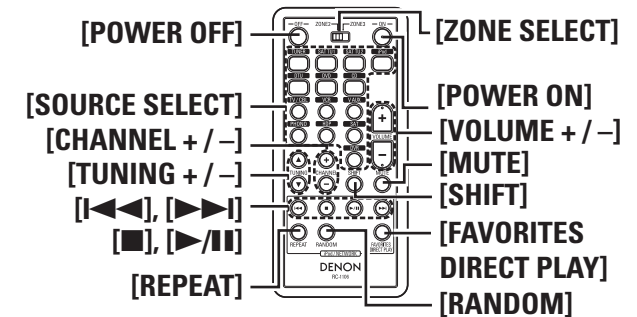

|                                    |                                   |
|------------------------------------|-----------------------------------|
| <b>ZONE SELECT</b>                 | Switching the zone to be operated |
| <b>POWER OFF</b>                   | Power off                         |
| <b>POWER ON</b>                    | Power on                          |
| <b>SOURCE SELECT</b>               | Switching the input source        |
| <b>VOLUME +/-</b>                  | Volume control                    |
| <b>CHANNEL +/-</b>                 | Preset channel +/-                |
| <b>TUNING +/-</b>                  | Tuning +/-                        |
| <b>MUTE</b>                        | Muting                            |
| <b>SHIFT</b>                       | Switching the memory block        |
| <b>I&lt;&lt;&lt; &gt;&gt;&gt;I</b> | Auto search (cue)                 |
| <b>■</b>                           | Stop                              |
| <b>&gt;  </b>                      | Play / Pause                      |
| <b>REPEAT</b>                      | 1-track / All -track repeat play  |
| <b>RANDOM</b>                      | 1-track / album shuffle play      |